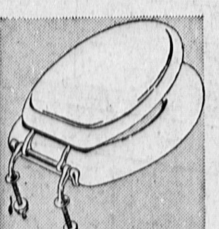

4.50 Molded Wood Toilet Seats
SAVE 33%! **$3**
Strong molded wood that can't split or crack. White and 5 decorator colors.