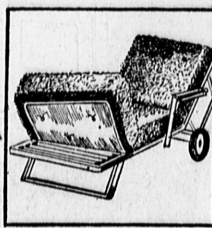

Regular 2.98 Terry Chaise Lounge Cover
SAVE 16% **2 for $5**

Thick, fluffy terry cloth pad cover with elasticized edge. White and colors.