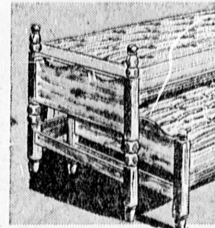

Regular 119.95 Maple Trundle Bed Ensemble
SAVE 19.95 **$100**

Use trundle style, as bunks or twin beds. Complete with innerspring mattresses.