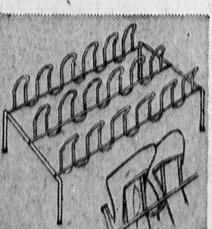

1.29 Welded Steel 9-pr. Shoe Rack
SAVE 24%! **$1**
Keeps your shoes in good shape and your closet floor neat.