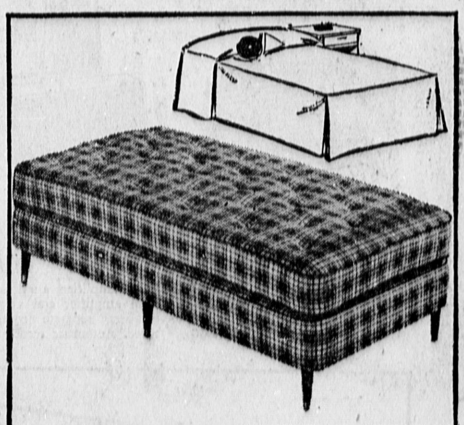

SAVE 9.95 on Highland Plaid Jr. Village Couch
Regular 54.95 **$45**

4.50 DOWN, Sears Easy Terms
Pile it with pillows and use it as a super-smart decorator couch... gay in Highland plaid. Multi-coil spring mattress on sturdy stabilized box spring with 6 ebony-finish tapered legs. Makes comfortable bed 30" x 74". Try it out!

Free Store-Side Parking

Satisfaction Guaranteed or Your Money Back **SEARS**

Torrance

Hawthorne at Sepulveda
in Del Amo Shopping Center

Phone
FRontier 3-3211