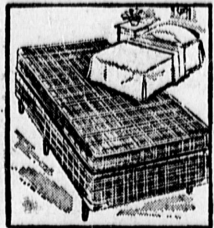

# Every department packed with sensational values!

**Regular 59.95 Den Style Modern Couch**  
SAVE 14.95 **\$45**

Serofam mattress, multi-coil box spring on sturdy legs. Plaid cover. 30x75".

**Regular 7.98 Steel Shellback Chair**  
SAVE 1.98 **\$6**

Metal patio chair designed for comfort. Enamel finish, white with red, green.

**Regular 24.95 Maple Colonial Poster Bed**  
SAVE 5.95 **\$19**

Ruddy maple finish 4-poster in pineapple design. Metal rails. Full, twin.