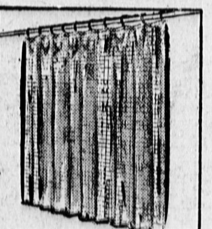

**Big Brass-Framed Door Mirrors**  
Terrific! **\$6**  
Select quality glass with copper-plated back. 16x60". 'Good grooming' accessory.

**Imported Crystal Vanity Bases Only**  
Your Choice **\$3 each**  
Imported crystal 14" high... in 3 gorgeous designs. Buy a pair! Shades **\$2 ea.**

**12.98 Milk Glass Punch Bowl Set**  
SAVE 32%! **\$9**  
Authentic milk glass... 44-cup bowl on brass base... 12 footed cups... ladle.

**Imported Fine China Teacups, Saucers**  
Many styles! **2 for \$1**  
Translucent china delicately detailed... gold trimmed. You can't have too many!