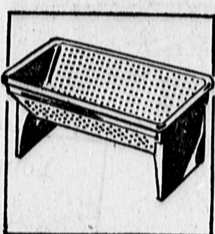

# DOLLAR DAYS

Some quantities are limited... better be early for best selection

**Laundry Cart Liner**  
Heavy Sanforized cotton drill with clothes-pin pocket. **\$1**

**Net-Frilled Boudoir Shades**  
Washable Lumarith with nylon net trim. White, blue, yellow. **\$2**

Just Say 'Charge It' on SRC... use your Sears Revolving Charge as a 30-day charge account, or take months to pay.

**22-quart Plastic Wastebasket**  
3 pastels **\$1**  
Yellow, pink or turquoise with no-mar feet. Flexible... won't dent, chip.

**Ironing Board Cover With Spring Clips**  
Siliconized **\$1**  
Ironing table cover. Scorch and stain resistant, plus set of 5 fasteners.

**Stackable Plastic Vegetable Bins**  
Super buy! **\$1 each**  
White, yellow, copper or turquoise... won't rust or chip. Buy 3 or 4 and stack!