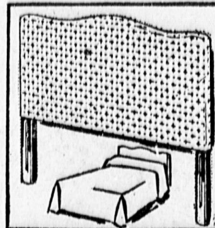

Regular 11.95 Twin Plastic Headboard
SAVE 3.95 **$8**

Easy-clean plastic cover, walnut finish legs. 13.95 full size. **$10**