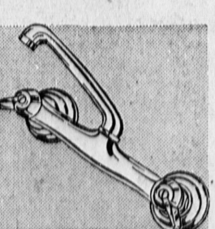

**No-Iron Everlon Tailored Panels**  
Sears low price **\$1 each**  
No-iron Everlon finish rayon chenille in charming boucle knit. 6 colors.

**1.29 Welded Steel 9-pr. Shoe Rack**  
SAVE 24%! **\$1**  
Keeps your shoes in good shape and your closet floor neat.

**8.25 Chrome Plated Mixer Faucet**  
Sale priced **\$7**  
Wallmount sink mixing faucet with 7 to 9" eccentric adjustment. Chrome plated.

**10.76 "Doug Ford" or Spalding Golf Balls**  
SAVE 2.76 **\$8 dozen**  
High-compression distance golf balls made for top performance on every shot!