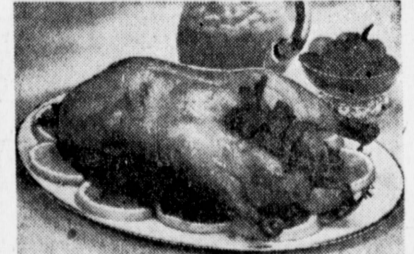

SAFEWAY

GOOD EATING FOR LESS...with THRIFTY MEAT CUTS!

U.S.D.A. Choice Superb Beef

Swiss Steak

Thick Cut Bone-in Round

All cut from top government graded USDA Choice Beef! Aged to the peak of tenderness and flavor... of course; trimmed before weighing and pricing!

lb. **69^c**

Full Center Cut Round Steak Bone In lb. **79^c**

Small Size Eastern

Pork Spareribs

Lean and Meaty Boil, Bake or serve en casserole

lb. **49^c**

U.S.D.A. Graded A

Young Duckling

Plump and Fancy Avg. Wt. 5-lbs. Poppy Brand

lb. **49^c**

- Top Round Boneless Beef Steaks lb. **89^c**
- Sirloin Tip Beef Steaks or Roasts lb. **98^c**
- Ground Round Extra Lean lb. **73^c**
- Rump Roast** U.S.D.A. Choice Beef Bone-in Cut lb. **79^c**