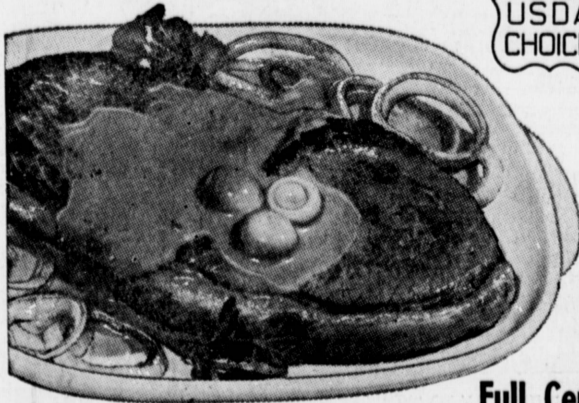

SAFEWAY

GOOD EATING FOR LESS...with THRIFTY MEAT CUTS!

U.S.D.A. Choice Superb Beef

Swiss Steak

Thick Cut Bone-in Round

All cut from top government graded USDA Choice Beef! Aged to the peak of tenderness and flavor... of course; trimmed before weighing and pricing!

lb. **69^c**

Full Center Cut Round Steak Bone In lb. **79^c**

Small Size Eastern

Pork Spareribs

Lean and Meaty Boil, Bake or serve en casserole

lb. **49^c**

U.S.D.A. Graded A

Young Duckling