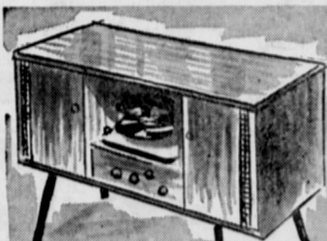

MEN'S SPORT SHIRTS

H. Short sleeve styling for warm weather wear and sturdy cotton fabric for easy wash and wear up-keep. Choose button down or regular collar, cuffed sleeve. Assorted colors and designs; S,M,L,XL.

1⁴⁷
1.98 value

BOYS' FLANNEL SHIRTS

G. Long-sleeve flannel sport shirts sanforized for long, comfortable wear. Two button diamond tab cuff styling. Wide, wide, color selection; sizes 6 to 18.

1⁸⁶
2.95 value

SMALL BOYS' SLACK SET

J. Completely washable slack set with suspenders. Fine knit shirt top comes with either crew or V-neck; long cotton pants have boxer styling. Assorted spring colors for sizes 2 to 4 and 3 to 7.

1⁷⁷
2.39 value

EMERSON STEREO PHONO

Self contained stereo console with four speakers, variable bass and treble control. Equipped for full, rich tone reproduction. Hardwood cabinet has convenient sliding door front. No down payment. No payment until May.