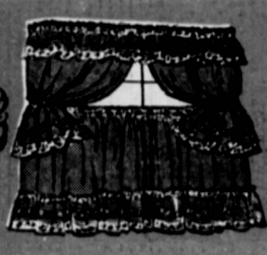

POLISHED COTTON TIER CURTAINS

Lovely, frothy tier curtains for your bedroom, kitchen or bath. Coordinated solid colors with delightful print designs in washable cotton.

24" long x 60" wide Pair **1.64**
30" long x 60" wide Pair **1.74**
36" long x 60" wide Pair **1.89**
72" matching valance **1.14**