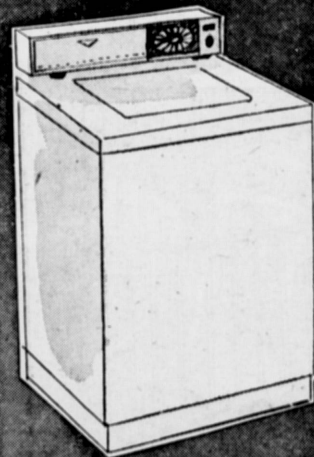

NORGE AUTO. WASHER

168⁸⁷ 269.95 mfg. list

• FREE DELIVERY • FREE INSTALLATION • FULL YEAR WARRANTY
NO DOWN PAYMENT • NO PAYMENT UNTIL APRIL 1st

ZODYS Complete Self Service Department Stores