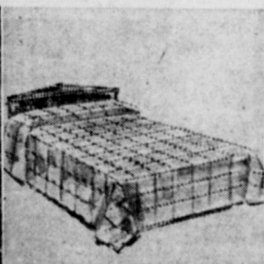

CANNON'S JACQUARD SPREAD

5⁶⁶ 7.98 value

Both full and twin sizes in a washable, care-free, two-tone plaid spread that requires no ironing. Gold, brown, red, green. Full and twin sizes.