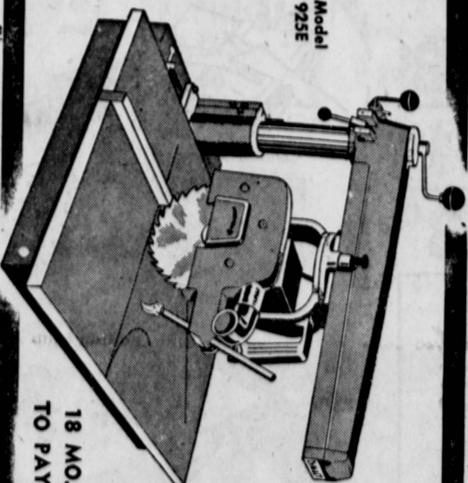

PORTER-CABLE
10-PC. Electric Hand Saw Kit... with improved saw and versatile new carrying case!
A Porter-Cable 5-star Tool!

1. 7 Saws in 1
   - New model has 25% more power, cuts 30% faster!
   - Orbital action gives 30 times longer blade life
   - Cuts wood, metal, plastic
   - Cuts 2 x 4's at 45°
   - Potential Magic Circle eliminates chipping
   - Comfortable top handle with convenient switch
2. Top on - 1/2" handy carrying case Top slides off Fits a well braced
3. **KIT INCLUDES:** Saw, Carrying Case, Well Braced, Adjustable Base for Angle Cuts, Rip Guide, 3 Blades, Honors.
4. Model 152AK Kit
   $64.95 VALUE
   SAVE $1.00 NOW
   $54.95
5. SAW ALONE REG. $54.95 NOW $49.95

More Power to You!

Porter-Cable
1/4" DRILL

Your home workshop starts with this quality tool
Model 101A... NOW JUST... **$19.95**

Just in time for Christmas...

GENUINE **DEWALT** POWER SHOP

This new De Walt offers features still not available on other makes selling for 25% more. COMPARE and be CONVINCED.

15 POWER TOOLS IN ONE!

- Radial Power Saw
- Router
- Horizontal Drill
- Buffer Polisher
- Tile Arbor Saw
- Surfacer
- 24" Lathe
- Dado Saw
- Grinder
- Jointer
- Shaper
- Metall Cutter
- Drum Sander
- Saber Saw

$199.00

$20.00 DOWN

249⁰⁰

Model 925E

18 MO. TO PAY

WHY LOOK FURTHER!

These are just a few of our many excellent gift suggestions

SAVE $5.00

POPULAR

Porter-Cable 6 1/2" Saw

Reg. $44.95.
NOW $39.95

Buy complete Kit for just $4.88

SAVE $7.55!

10 Pc. Belt Sander Finishing Kit

Model 165P Kit complete

$59.95

A "Must" for Every Project

Porter-Cable Finishing Sander

Model 168... ONLY... $34.85
30 Sheets of Sandpaper FREE!

NEW! SAVE $10.00

Porter-Cable 6" Bench Grinder

Homeowner's Special!
Model 148
$49.95 Value
$39.95

LUMBER • HARDWARE • PAINTS

23831 HAWTHORNE BLVD.

FR 8-1261 TORRANCE

OPEN DAILY 8-6 - SUNDAYS 9-4