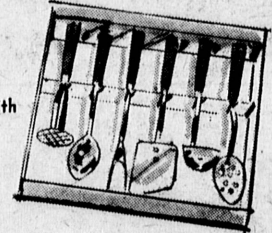

2.46

LIFELIKE ROSES

Long-stemmed, soft plastic, gorgeous 10-petal beauties, in assorted colors.

77c doz.

7-Pc. KITCHEN TOOL SET

Mirror-finish stainless steel with heat-proof handles that cannot come off. Packed in attractive gift box.

Value 7.95. **4.36** SET

PUNCH BOWL SET

7-qt. bowl with base, 12 cups with plastic hangers & ladle. In colorful gift box.

Value 4.95. **2.87**

"Eko-Flint" 6 PC. STEAK KNIFE SET

Flint stainless vanadium. Waverly edge. Hollow ground blades. Packwood handles. Set of 6 15-yr. guarantee. Value 9.95.

4.73

GIANT-SIZE TURKEY PLATTER

20" over-all. Elegantly embossed. Colorful and practical.

Value 4.95 **2.91**

3 Pc. FIREPLACE SET

Solid brass 38"x31" Pull-o-matic fire screen. Brass-trimmed hang-up poker & brush. Value 22.95