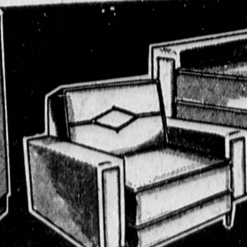

2 Pc. Modern DWAN SET
A big, roomy, comfortable bed divan that makes into a comfortable bed for two and a big matching club chair. Fine quality non-seg spring construction. Attractive tweed fabric covers in choice of modern colors.