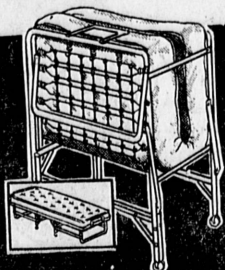

Roll-Away Bed
Comfortable sleeping. Folds up and rolls for easy moving and storage. Wonderful for overnight guests. Mattress included.