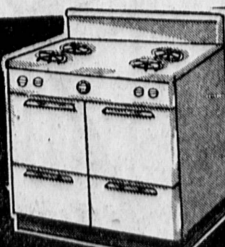

Full-Size RANGE
A full size range. Has automatic top lighting. Chrome handles. Life-time, rapid-heat burners. Roll-out front. Drop broiler, porcelain finish. Large insulated oven.