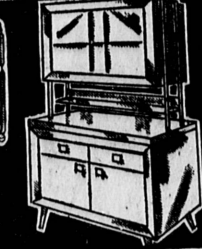

Salem Maple Bunks
Use them as twins or as bunk beds. Perfect for children's or spare bedroom. Glowing Salem Maple finished hardwood. Bookcase headboards with wagon wheel footboards. Guard rail and ladder included. Wood pieces only.