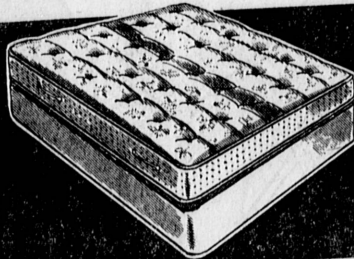

MATTRESS & BOX SPRING
The best you can buy at this low price. Pre-built inner-spring unit. Stitched insulation. Felted cotton. Fancy woven stripe cover.