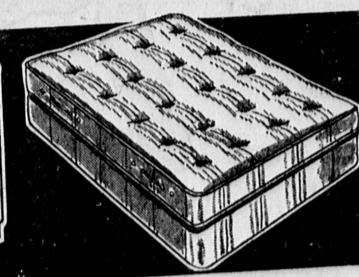

Englander SLEEP SET
A mattress that's different. Dacron on one side—Goodyear foam rubber on the other. 504 self ventilators that make it breathe. Cool in summer, cozy in winter. Famous Englander quality. Construction and comfort.

**$5.00
A MONTH**

YOUR CHOICE
$99⁹⁵