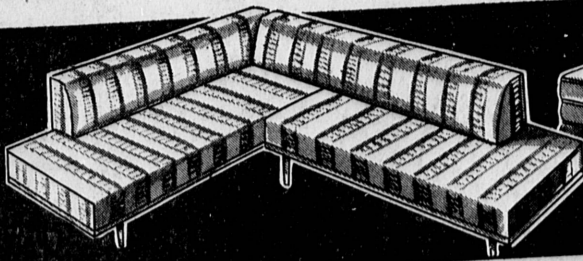

**$4.00
A MONTH**

YOUR CHOICE
$79⁹⁵

Danish Modern SECTIONAL
Smart, new, Danish modern styling. Colorful turquoise and black stripe covers. Comfortable polyfoam cushions. Sturdy construction. Walnut finish bottom frame and tapered legs. Priced low to save you money.