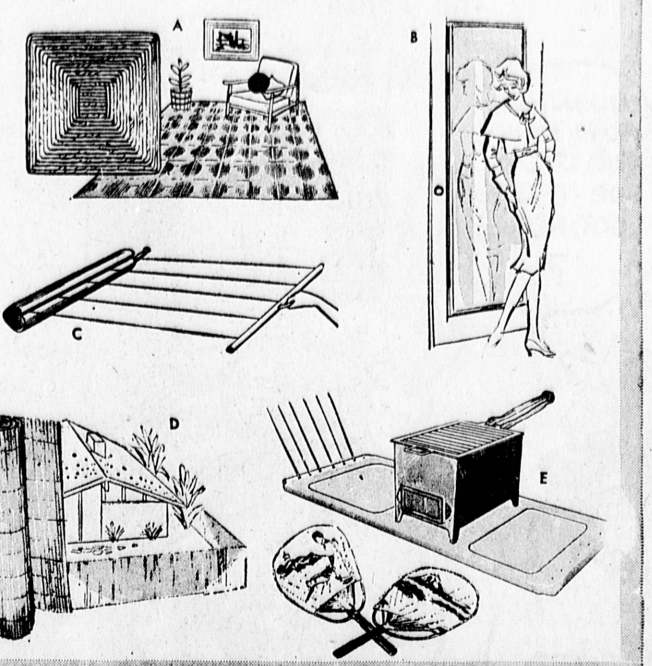

COMPLETE 5-HEAD PLASTIC LAWN SPRINKLER SYSTEM
(COVERS 750-1000 SQ. FT.)

Hand watering your lawn is ineffective... this plastic sprinkler system is designed to give deep penetrating, rain-like water coverage... adapts to water source any place on line or either end... irrigates up to 750-1,000 sq. ft. . . flexible, easily adapted to any shape lawn . . . sprinklers should be spaced 12 ft. apart for best results.

20.00 VALUE **9.95**

60"- $\frac{3}{4}$ " Poly Pipe
5-Lawn Heads
5-Risers Adjustable to Length
2-Sprinkler Elbows
1-Line Tee
13-Stainless Band Clamps
1-Male Adaptor to Water Source
2-Extra Inserts for Part Circle
1-Extra Coupling and Clamp to Join Two Kits

where there's always something for everyone

palley's

where the unusual is usual

where the savings are the mostest

STERLING COOLERS What a "sterling" idea . . . these Sterling Coolers . . . they're lightweight . . . they're portable . . . and among other things, these Sterling Coolers are made of Rust-Proof Galvanized Steel . . . they're custom styled to blend with any decor . . . they're powerful performers and they're compact. Two styles and two prices to select from: #14—Holds 3 1/2 gallons of water—has water level indicator and the pump is at Brass and Stainless Steel construction—has an 8 foot drop cord—has a 1/15 H.P. rubber-mounted motor and its cabinet size is 18 1/2" wide x 18 1/2" wide x 13 1/2" deep. Regularly 28.95 **19.88** Palley's low price

#20—Holds 5 gallons of water and four-way operation: 2 speed cooling—2 speed ventilating—has a super quiet motor—equivalent recessed carrying handles and maximum maximum cooling capacity at low cost—ab. (Net size: 18 1/2" wide x 20 1/2" wide x 16" deep. Reg. 49.98) **36.88**

LASKO FANS Comfort for everyone . . . keep it cool, keep that warm air moving and here's the easiest way we know of to be nice and cool during these hot summer days . . . #212—Get plenty of cooling breezes in any direction because this fan pivots to any desired position or angle . . . four 10" aluminum blades with Venturi-designed casing provide powerful cooling with no noise . . . child-safe grill protects small fingers . . . low prices protect your pocketbook. **7.88**

LASKO FAN WITH STAND Portable Home Cooler . . . with push button controls . . . convenient low speed . . . wonderful for homes, apartments, offices . . . vibration proof . . . child safe grill . . . Venturi design for quiet operation always . . . roll about adjustable floor stand . . . easy to roll from room to room . . . 4400 air displacement . . . 20" blade size . . . 118 lbs. . . 22" wide x 23 1/2" high x 6" deep . . . with stand from floor—48" **26.88 COMPLETE**

Another Palley Extra . . . **Super De Luxe Aluminum SCREEN DOOR** . . . with KICKPLATE, and at no extra charge.

Features • Wide 3" push bar • Hinge bar with hinges attached • Bottom adjustment channel • Handle, spring closer & latch • Beautiful bristle finish • Heavy square corners • Vinyl frame wire which is self air resistant • Section is full 2" wide x 3/4" thick • Compare First—then buy. Positive locking latch with no "lock-out" feature . . . door cannot close when lock is set.

17.95 Value **9.88 EACH**

SCREEN DOOR GUARD A decorative, easily installed screen door guard against thoughtless children and pets . . . expands to fit most any door width . . . made of semi-sturdy metal with black finish . . . you can't go wrong for **99¢**

UNSINKABLE PLASTIC BOAT Little Black Beard and all his pirate friends will have a wonderful time sailing back and forth across the pool . . . in this unbreakable, unsinkable, completely ribbed plastic boat . . . 34" beam, 56" long, plenty of room and doubly strong . . . 3" rise to stabilize boat . . . 12" bow, 10" stern, easy to row . . . at this price how can the skipper say no. **13.88**