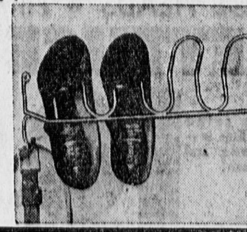

34^c

... bamboo rakes

... gardening time coming soon ... sturdily-made bamboo rake with long heavy handle ... regular 39c ... now ...

19^c

... trouble lights

... rubber-covered, protected bulb socket with outlet plug ... 15-foot cord ... regular 1.99 ...

88^c

... can opener

... fastens to wall ... opens all shaped cans ... magnet ends ... sturdy steel construction ... a 1.98 value ...

88^c

... children's clocks

... Telechron made by General Electric with GE quality built-in ... regular 6.98 ...

2⁸⁸

... shoe rack

... sturdy all-metal rack in bronze color ... holds 3 pair shoes ... fastens easily on closet door ... a 1.19 value ...

48^c

... record rack

... keep those cherished racks crack-free ... all-brass rack holds up to 48 records ... a 2.98 value ...

88^c

... curtain panels

... closeout of curtain panels various sizes to fit most windows ... regular values up to 1.98 ea. ... now ... per panel ...

78^c

... sweaters

... ladies pullover style ... of orlon ... sizes 32-40 ... regular 2.99 value ...