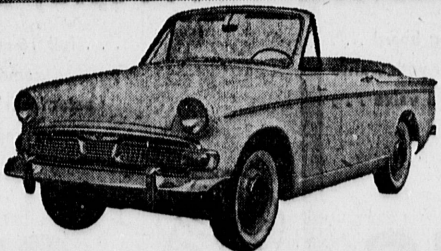

TRIUMPH ESTATE WAGONS

ABSOLUTELY BELOW COST
Just a few of these new 1959 models left. Hurry!

Brand New **\$1688** Never Driven

DeVON

PLYMOUTH---VALIANT---TRIUMPH
1600 Cabrillo Ave., Torrance

**NO
MONEY
DOWN**

Low As

\$99

Full Price

FA. 8-6161

GOOD NEWS FROM HILLMAN

YOU CAN NOW OWN
THE ALL NEW
1960
HILLMAN
FOR

\$1699.00

ON OUR EASY TERMS

\$249⁰⁰ Dn.

and \$11.99 a week

BANK or C.I.T. FINANCING
IMMEDIATE DELIVERY

(HIGHEST PRICE PAID)
(FOR YOUR USED CAR)

(PARTS and SERVICE)
(ALL OVER THE WORLD)

TEST DRIVE ONE TODAY

AT

Hillman De Luxe Sedan --

Sunbeam Alpine --

Hillman Estate Wagon --

Hillman De Luxe Sedan --

Hillman Estate Wagon --

Sunbeam Alpine --

**USED
CARS**

Lowest Priced
Highest Quality

1958 Ford
Convertible (loaded)
\$1895.00