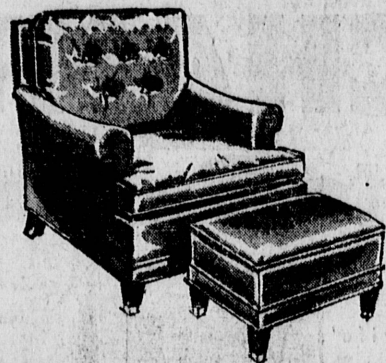

1960 BUY NOW! PAY NEXT YEAR!

**DANISH CHAIR**

Choice of 3 Finishes Selected Fabrics.

**\$39<sup>95</sup>**

Black Board **\$4<sup>95</sup>**

LETTER RACK MEMO PAD **\$4<sup>95</sup>**  
Solid Maple

Vinyl **LAUNDRY BASKET**

**99<sup>c</sup>**

Naugahyde **SCOOP CHAIRS** **\$29<sup>95</sup>**

**CLUB CHAIR**  
Chair **\$119<sup>50</sup>** OTTOMAN **\$29<sup>50</sup>**

Features 8-Way Hand-Tied Assortment of Colors in Plyhyde, "A He-Man's Chair"