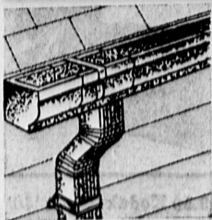

**1.49 Gallon Can Camellias**

Colorful camellias now coming into bud and flower. All popular varieties. You'll want several.

**Your Choice 99c**

**Large Bird of Paradise**

All over 2' tall. The official flower of the city of Los Angeles.  
 In 5-Gal. cans 3.99

American Peat Moss, 5 cu. ft. Bag . . . . . 2.99

**BUILDING NEEDS**

**1.59 Galvanized 28-Ga. Eaves Trough**

Take with price **4 for \$5**  
 4"x10" size. Durable, rust resistant. Fittings extra. Call for free estimates.

**3.69 Dependable 90-lbs. Roll Roofing**

Take with price **\$3**  
 36' long, 3' wide. Ideal for temporary buildings. Covers over 100 square feet.

- Hose Applicator . . . . . 99c
- Liquid Fertilizer . . . . . 77c
- 3.89 Rock Wool Batts . . . . . 2.99 bundle