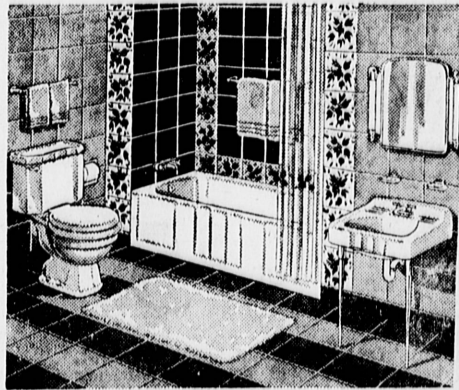

**Sale**

**79.95 Craftsman**  
**8-inch Bench Saw**

**SAVE 29.96**  
**49<sup>99</sup>**

**\$5 DOWN, Sears Easy Terms**

Fine quality Craftsman bench saw. Long lasting Kromedge blade. Ball-bearing construction for longer life. Bench and extensions extra.  
**Regular \$119 Table Saw, SAVE 39.01—79.99**

**199.95 Homart . . .**  
**Pastel Bath Outfit**

**SAVE 40.95**  
**159<sup>88</sup>**

**No Money DOWN On MCP**

Complete with trim. Consists of best cast iron tub, reverse trap toilet and roomy 22x18" lavatory. Installation available. Choose from pink, green, yellow, blue or gray. Top quality!

**SAVE 6.47 on Set**

**Five Piece Set of Heavy Gauge Aluminum Cookware**

The finest, heavy gauge aluminum in the most popular sizes. Handy set includes 1-qt. open saucepan, 2-qt. covered saucepan, 5-qt. Dutch oven, combination cooker and 10 1/2-in. chicken fryer. Truly a beautiful set that will give plenty of extra rugged wear. Hurry into your new Sears Torrance and take advantage of this big opening special!