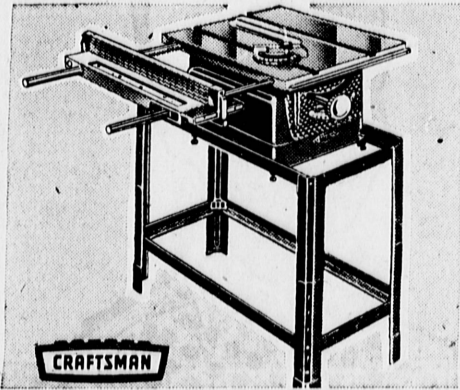

**Sale**

**79.95 Craftsman**  
**8-inch Bench Saw**

**SAVE 29.96**  
**49<sup>99</sup>**

**\$5 DOWN, Sears Easy Terms**

Fine quality Craftsman bench saw. Long lasting Kromedge blade. Ball-bearing construction for longer life. Bench and extensions extra.  
**Regular \$119 Table Saw, SAVE 39.01—79.99**

**SAVE 6.47 on Set**

**Five Piece Set of Heavy Gauge Aluminum Cookware**

The finest, heavy gauge aluminum in the most popular sizes. Handy set includes 1-qt. open saucepan, 2-qt. covered saucepan, 5-qt. Dutch oven, combination cooker and 10 1/2-in. chicken fryer. Truly a beautiful set that will give plenty of extra rugged wear. Hurry into your new Sears Torrance and take advantage of this big opening special!