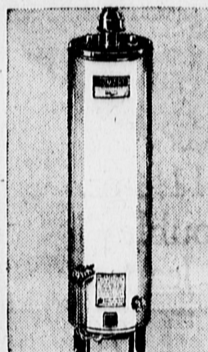

**SAVE 6.47 on Set**

**Five Piece Set of Heavy Gauge Aluminum Cookware**

The finest, heavy gauge aluminum in the most popular sizes. Handy set includes 1-qt. open saucepan, 2-qt. covered saucepan, 5-qt. Dutch oven, combination cooker and 10 1/2-in. chicken fryer. Truly a beautiful set that will give plenty of extra rugged wear. Hurry into your new Sears Torrance and take advantage of this big opening special!

16.35 if sold individually  
**9<sup>88</sup>**

**Sprinkler Savings**

- Two Arm Sprinkler, now . . . . . 77c
- Two Arm Sprinkler . . . . . 88c
- Three Arm Sprinkler only . . . . . 1.44
- Four Arm Sprinkler, now . . . . . 1.88
- Two Arm Sprinkler, now only . . . . . 2.99
- Top Quality 2-Arm Sprinkler . . . . . 3.44

**30-Gallon Glass Lined Water Heater**

**Sears Low Price 64<sup>88</sup>**

**\$5 DOWN, Sears Easy Terms**

Glass lined tank, bonded to heavy steel. 10 year guarantee. Installation available.

**4.50 Long Life Molded Toilet Seat**