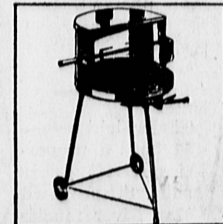

**SAVE 1.50 \$3**  
 Resists chipping, will not warp. With chrome-plated brass hinges. In white, colors.

**8.25 Wall Mount Sink Faucet Special**

**SAVE 1.25 \$7**  
 Polished, chrome-plated brass faucet adjusts 7 to 9". Includes strainer.

**Regular 53.95 25,000 BTU Gas Wall Heater**

**SAVE 10.11 39<sup>88</sup>**

**3.99 DOWN, Sears Easy Terms**

Control compartment fitted with hinged doors. Attractive beige finish. FREE estimates on installation.  
**59.95, 35,000 BTU 49.88**

**Opening Specials! on Housewares**

**Your Choice \$1 each**

- 8-Cup Percolator . . . \$1
- Salad Bowls - 4 for \$1
- Vegetable Bins . . . \$1
- Roaster 9-12 lbs. . . \$1
- Laundry Cart Liner \$1

**Coppertone Hooded Motorized Brazier**  
**Sears Low Price 9.88**  
 Heavy gauge steel bowl, motor will turn 12-lb. roast or fowl. Heavy duty 21" grill.  
 Wagon Type Brazier . . . 79.88

**1.98 Giant 28-Qt. Wastebasket Sale**  
**SAVE 50% 99c**  
 Heavy gauge, sturdy plastic in beautiful marbled colors. Never at this price.

**12.95 Adjustable Ironing Board Sale**  
**SAVE 3.98 8.97**  
 Completely adjustable for sit-down or stand-up ironing. Heavy duty chrome legs.