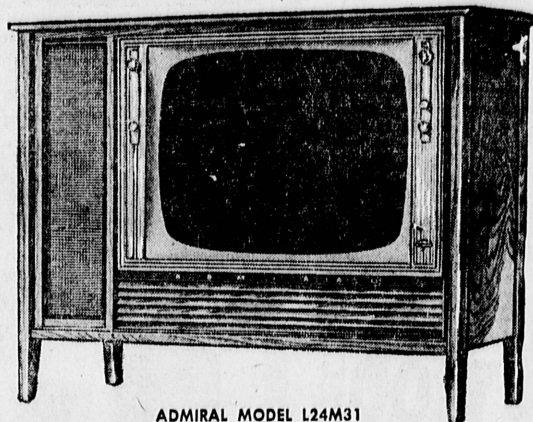

SHOP AT DORN'S EVERY DAY 'TIL 9 P.M. • FREE PARKING

SALE! CARLOAD BUYING POWER Saves You More

NEW 1960 **Admiral** **NEW** SIZE!---SHAPE!---REALISM!
WIDE ANGLE 23" TV

282 Sq. Inches! (23" OVER-ALL DIAGONAL) ALMOST 10% MORE VIEWING AREA!

ADMIRAL MODEL L24M31

★ 2 SPEAKERS!
★ 5-YEAR WRITTEN GUARANTEE

VERY SLIM STYLING

The wonderful new 23" Admiral Console TV in beautiful new decorator approved Danish styled Low-Boy cabinet. Exclusive Admiral features included: • Convenient Front Controls • Push-Pull On-Off Control • Full Range Bass/Treble Control • 2 Full Fidelity Speakers • "Wide Angle" 23" Picture Stereophonic Input Jack • Built-In Antenna. SEE and SAVE at DORN'S TODAY!

You'll Be Amazed ... at DORN'S ...

LOW PRICE

NO MONEY DOWN! NO PAYMENTS FOR 6 WEEKS!
WIDE ANGLE 23" TV

Plus... **Admiral SON-R WIRELESS REMOTE CONTROL**
WORLD'S FINEST • New! 282 Sq. In.—Almost 10% more viewing area • New! Convenient Top Front Controls • New! Full Range Bass/Treble Control • New! Lighted Channel Indicator • New! Tinted "Sealed-On" Safety Glass • New! Stereo Input Jack.

MODEL TS24M52 at DORN'S Pay Only **\$1.75** A Week

- Turns Set On
- Turns Set Off
- Adjusts Volume
- Changes Channels

NO MONEY DOWN! NO PAYMENTS FOR 6 WEEKS

Horizontal chassis gives dramatic picture brightness with full fidelity sound. POWER TRANSFORMER insures cooler, more efficient operation. ETCHED SATELLITE CIRCUITRY Pioneered by Admiral. Eliminates 105 potential trouble spots found in old-fashioned hand-wired TV. 5-YEAR WRITTEN WARRANTY.