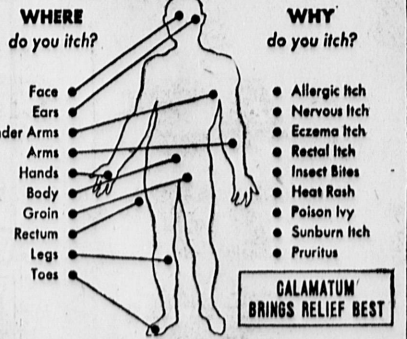

1.98

Brownie 8mm Movie Camera

No focusing required. As easy-to-use as a snapshot camera. F/2.3 lens.

23.88

Royalite Portable Typewriter

Compact and easy to use. Has all the advantages of standard models. Reg. 79.95

57.77

10" Zero Electric Fan

Oscillating four blade fan with a chrome plated safety guard.

9.95

Beach Backrest

Sturdy, folding hardwood frame with brace. Twill canvas.

1.39

Golden Vigoro

2.49

Flood Light Set

Complete with attachments for mounting. Weatherproof.

2.98

Yuban Instant Coffee

1.09

Liquor & Beer

Bavarian Flavor Beer
Economic 1 qt. bottles **4 for 1.00**

6 pack of 12 oz. cans **1.09**

Smirnoff Vodka
100% proof . . . full qt. **6.45**

Mac Andrews
Scotch whisky. Imported V.V.L. . . . 5th **4.99**

Crayola Crayons

Box of 64 different colored crayons. Handy and clean built-in sharpener on back of box. Reg. 1.00.

2 for 1.00

Children's Story Books

Whitman's reg. 15c little story books. Full of illustrations. A good way to start teaching the children to read.

10c

Welsh Sleeper and Stroller

Strong tubular frame, plated wire footrest. Rubber covered front bumpers. Shopping basket in back. Criss-cross plastic fabric with plywood seat. Fully collapsible.

14.88

Stand Swing and Travel Seat

Sturdy stand of 3/4" plated steel tubing . . . reinforced with steel cross braces for perfect balance. Adjustable chain attachments for swing. Heavy blue duck auto seat.

5.49

Stop all 9 kinds of ITCH the way doctors do!

FORMS ITS OWN PINK BANDAGE

© 1959 Isodine Pharmacal Corporation, Playtex Park, Dover, Del.

ASTHMA?

BREATHEASY NEBULIZER AND INHALANT SET FOR BRONCHIAL ASTHMA

Complete Pyrex Glass Nebulizer 1/2-ounce Bottle Breatheasy Inhalant Vinylite Zippered Carrying Case **NOW $7.50** For Regular $12.50 Set