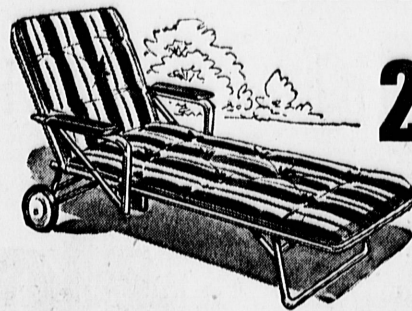

23027-33 So. Avalon Blvd. IN AVALON VILLAGE SHOPPING CENTER Wilmington  
TE 5-5659 ★ OPEN 9:30 TO 8; FRIDAY 'TIL 9; SUNDAYS 'TIL 6 ★ TE 4-7272

... chaise lounge pads

... patio umbrella

... for the beach, too  
... bright colored covering  
... adjustable to any angle ... with pole  
regular 39.95

**17<sup>88</sup>**

... magazine rack

... of handsome polished brass  
finished to fit modern decor ...

now only ...

**88<sup>c</sup>**

**2<sup>99</sup>**

... heavy colorful striped covering ... large 25"x72" size  
... for backyard, beach or camping ... seen elsewhere for 6.00 ... now only ...

Frame Not Included

limit 2

... ladies bras

... fine quality cotton

**2 for 88<sup>c</sup>**

... guest towels

in lovely designs and colors ... for all occasions  
fine quality paper

PKG. OF 15