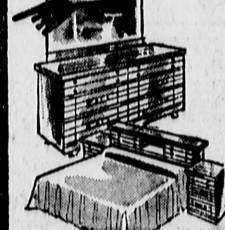

SAVE \$24.95!
VIRTUE DINETTE
Reg. \$59.95
5 Pieces! **\$35.00**
No Money Down!
Modern group with wrought iron legs, plastic top extension table and 4 plastic covered chairs!

Save \$81!
Complete New Roomful
Includes Bed-Divan (sleeps 2), Chair, 2 End Tables, Coffee Table, 2 Lamps & 2 Shades. Was \$199.95.
Rand's Clean-Up Price
\$99
No Money Down
\$3 Monthly

Save \$10!
9'x12' Cut Pile Rugs
Densely piled rugs that are washable, easy to vacuum. Were \$19.95.
Rand's Clean-Up Price
\$13
No Money Down

Save \$80!
New Modern Bedroom
You get Hugs Dresser, Sparkling Mirror, Bookcase Headboard. Was \$139.95.
Rand's Clean-Up Price
\$59
No Money Down
\$3 Monthly

Save \$61!
Complete Maple Outfit
Dresser, Mirror, Bookcase Headboard, Sleigh Bed, Antique Brass Pulls. Was \$119.95.
Rand's Clean-Up Price
\$69
No Money Down
\$5.00 Monthly

BIG SAVINGS ON RANGES!

Description	Reg.	SALE!
Modern Apt. Size Range with big Range featural Large oven with temperature thermostat! Heavy duty enamel finish	99.95	72.88
Top brand! 30" wide range! 24" oven. Glass oven door. Light, Clock	169.95	114.88
CP, deluxe 30" range. Top burner control. (Burner with a brain)	239.95	158.88

AMAZING DINETTE VALUES!

Description	Reg.	SALE!
5-pc. oval dinette, extension top	99.95	59.95
7-pc. dinette, bronzetone, ext. table	99.95	59.95
7-pc., 5-ft. extension inlaid top, bronzetone or wrought iron	149.95	88.00
Virtue 7-pc. dinette, 5-ft. ext. table	189.95	119.95
5-pc. D/R, plastic top, ext. table	199.95	128.00
7-pc. D/R, extension table, Ilme oak or walnut, 5 side, 1 arm chair	229.95	148.88
8-pc. D/R, 4 side, 2 arm chairs, Crown Glass Breakfast China	579.95	429.95
7-pc., extension table, 4 side, 1 arm chair, saddle walnut	359.95	239.95
Matching Breakfast China	259.95	174.95
5-pc. Round Maple dinette, plastic top	109.95	69.95