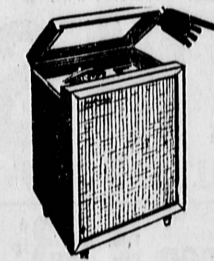

Other Chairs . . . all Styles . . . SAVE UP TO 70%!

ASTOUNDING WASHER BUYS!

Description	Reg.	SALE!
"Automatic," 2-hose, 2-cycle Norge 1940 model	269.95	179.95
Kelvinator 8-cycle "Filter-Flu," 2 speeds	339.95	259.95
110 Volt electric dryer, plugs in on regular outlet	199.95	128.88
Famed make gas dryer	239.95	168.88

TV, HI-FI AND STEREO!

Description	Reg.	SALE!
Top name! 4-speed automatic, portable high fidelity phonograph	99.95	68.88
Telefunken AM-FM 2-unit Stereo, 5 speakers	589.95	388.88
Deluxe 21" TV, 2 speakers, 110 tube, console	329.95	198.88

Rand's TV SERVICE POLICY included at No Extra Cost!
1 — 1-YEAR WARRANTY
2 — 90-DAY FREE UNLIMITED SERVICE
3 — FREE DELIVERY & ADJUSTMENT TO EXISTING ANTENNA

Save \$62!
Famous Make Refrigerator
Full width freezer, Auto. Interior Light, Full Width Chiller Tray. Was \$189.95.
Rand's Clean-Up Price
\$127.88
No Money Down
\$5.50 Monthly

Save \$66!
Imported—4-Speed Hi-Fi Radio—Phono
4-speed auto. phono. AM-FM-SW radio, 2 speakers, mahog. finish cabinet. Was \$189.95.
Rand's Clean-Up Price
\$124.88
No Money Down
\$6.75 Monthly

Save \$23!
8 Piece Bunk Outfit
2 Beds, 2 Springs, 2 Mattresses, Guard Rails, Ladder, Maple Finish. Was \$69.95.
Rand's Clean-Up Price
\$47
No Money Down