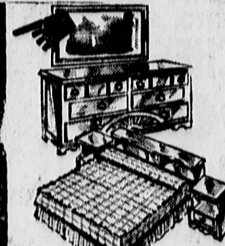

SAVE \$24.95!
VIRTUE DINETTE
Reg. \$59.95
5 Pieces! **\$35.00**
No Money Down!
Modern group with wrought iron legs, plastic top extension table and 4 plastic covered chairs!

Save \$81!
Complete New Roomful
Includes Bed-Divan (sleeps 2), Chair, 2 End Tables, Coffee Table, 2 Lamps & 2 Shades. Was \$199.95.
Rand's Clean-Up Price
\$99
No Money Down
\$3 Monthly

Save \$10!
9'x12' Cut Pile Rugs
Densely piled rugs that are washable, easy to vacuum. Were \$19.95.
Rand's Clean-Up Price
\$13
No Money Down

Save \$80!
New Modern Bedroom
You get Hugs Dresser, Sparkling Mirror, Bookcase Headboard. Was \$139.95.
Rand's Clean-Up Price
\$59
No Money Down
\$3 Monthly

Save \$61!
Complete Maple Outfit
Dresser, Mirror, Bookcase Headboard, Sleigh Bed, Antique Brass Pulls. Was \$119.95.
Rand's Clean-Up Price
\$69
No Money Down
\$5.00 Monthly

BIG SAVINGS ON RANGES!

Description	Reg.	SALE!
Modern Apt. Size Range with big Range featural Large oven with temperature thermostat! Heavy duty enamel finish	99.95	72.88
Top brand! 30" wide range! 24" oven. Glass oven door. Light, Clock	169.95	114.88
CP, deluxe 30" range. Top burner control. (Burner with a brain)	239.95	158.88