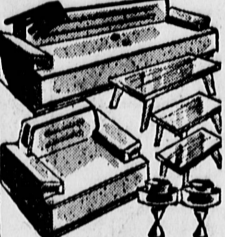

Save \$66!
Imported—4-Speed Hi-Fi Radio—Phono
4-speed auto. phono. AM-FM-SW radio, 2 speakers, mahog. finish cabinet. Was \$189.95.
Rand's Clean-Up Price
\$124.88
No Money Down
\$6.75 Monthly

Save \$23!
8 Piece Bunk Outfit
2 Beds, 2 Springs, 2 Mattresses, Guard Rails, Ladder, Maple Finish. Was \$69.95.
Rand's Clean-Up Price
\$47
No Money Down

Save \$95!
Famous Make 21" Console Television
Has easy-to-reach top front tuning, Aluminized Picture Tube, Heavy Duty Speaker. Was \$240.45.
Rand's Clean-Up Price
\$155
No Money Down
\$7.88 Monthly

SAVE \$31.95!
MATTRESS & BOX SPRING
Reg. \$59.95
Both for **\$28.00**
Full or Twin!
Hundreds of tempered coils for support! Pre-built borders for added strength! Matching Box Spring!

SAVE \$24.95!
VIRTUE DINETTE
Reg. \$59.95
5 Pieces! **\$35.00**
No Money Down!
Modern group with wrought iron legs, plastic top extension table and 4 plastic covered chairs!

Save \$81!
Complete New Roomful
Includes Bed-Divan (sleeps 2), Chair, 2 End Tables, Coffee Table, 2 Lamps & 2 Shades. Was \$199.95.
Rand's Clean-Up Price
\$99
No Money Down
\$3 Monthly