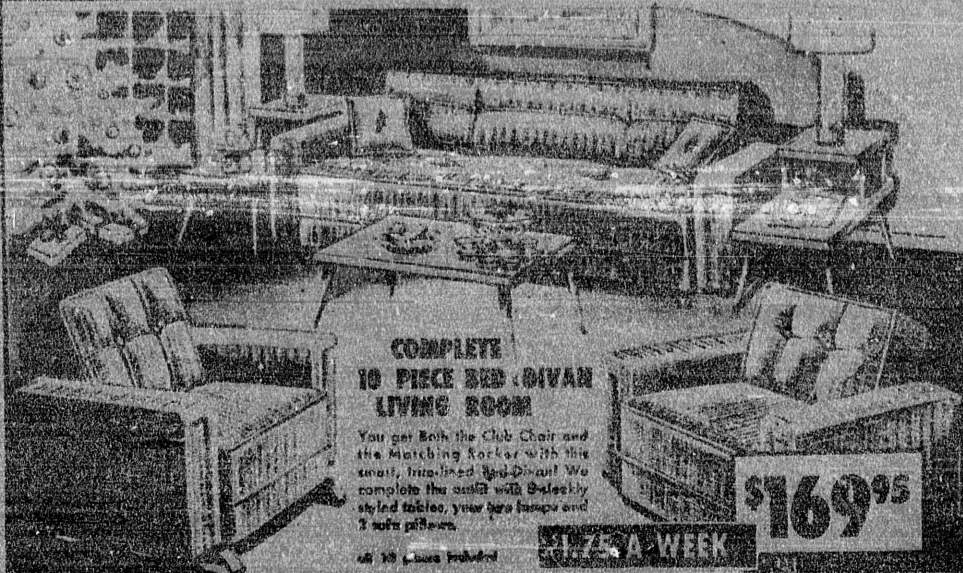

GIFTS for the HOME and FAMILY!

COMPLETE 10 PIECE DIVAN LIVING ROOM

You get both the Club Chair and the Matching Rocker with the small, triangular 3-1/2-Divani! We complete the set with 8 select styled tables, your two lamps and 2 sofa pillows.

ONLY **169.95** A WEEK