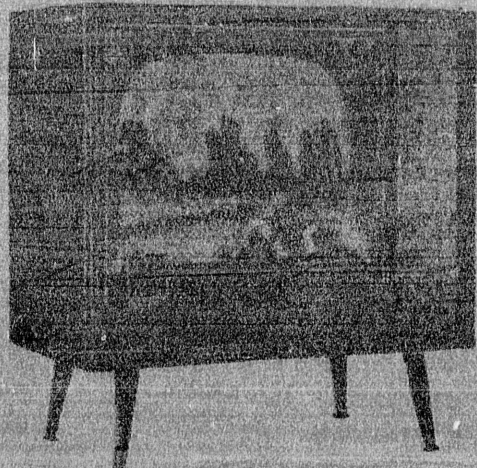

OUR NEWEST STORE—3828 W. SEPULVEDA BLVD., TORRANCE, CALIF.

DORN'S DISCOUNTS BIGGER THAN EVER!

DORN'S HOME of NATIONALLY FAMOUS BRANDS - LOWEST PRICES ANYWHERE!

NEW 1959 ZENITH DELUXE TV

NOW AT DORN'S—HOME OF WORLD'S LARGEST DISCOUNTS

ZENITH SPACE COMMAND "21" ZENITH TV VALUE

You'll Be Amazed at Dorn's Low Price
BUY NOW - PAY NEXT YEAR!

Features Zenith's big deluxe model gives you complete remote control—no buttons, no cords, etc. Push-pull control switch. 21" wide-screen picture tube. 17,500 volt chassis. Model 157A2M.

space command remote control TV

Tunes Set On 5 Channels. Changes Channels. 3. Shows Off Control and Adjusts Volume.

YES, TUNES TV AND
EVEN ADJUSTS
THE VOLUME IN 3 STAGES
FROM ACROSS THE ROOM
NO CORDS, NO WIRES

Just press a button on the unique control unit you hold in your hand.

First Button tone set on and off, adjusts volume in three different levels.

Second Button changes channels to the left.

Third Button changes channels to the right.