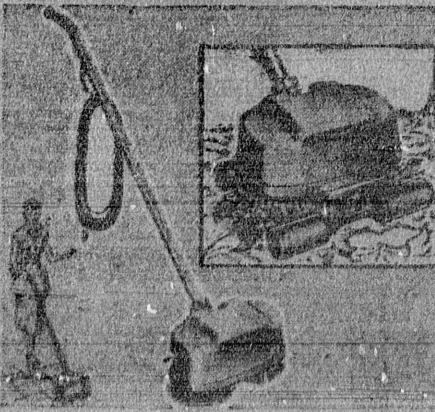

SAVE 26.07 — Kenmore Console Sewing Machine

Regular 114.95
88⁸⁸

26.07 DOWN, Sears Easy Terms

INCLUDED
of Sears Low Sale Price

Modern style console cabinet in a choice of lined oak or mahogany finish... with the above sewing head. Limited quantity.