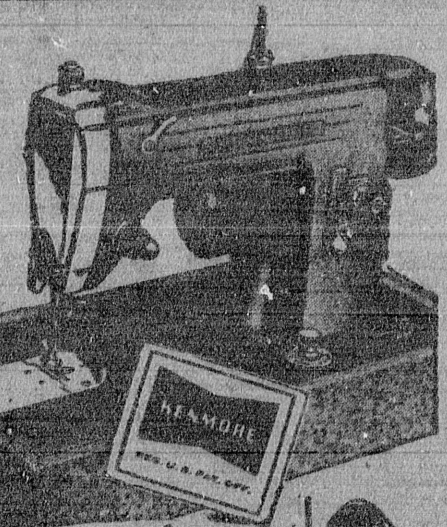

SAVE 22% — Regular 69.95 Console Sewing Machine

Commander precision-built sewing machine has never been priced lower... special purchase of just 50 machines specially tagged for this sale... so hurry in for yours, save 15.51. Simple to thread, sews double lock stitch, forward and reverse. In choice of oak or mahogany console cabinet, Model 174-12.

54⁴⁴
Only $5 DOWN, Sears Easy Terms

Limited Quantity

ALL ROADS LEAD TO

SEARS-INGLEWOOD OR 8-2521

MANCHESTER at HILLCREST PARK FREE

"Satisfaction guaranteed or your money back"

OPEN 3 NIGHTS

Sears Stores Open Monday, Wednesday, and Friday, 9:30 A.M. to 9:15 P.M. Open Tuesday, Wednesday, and Saturday, 9:30 A.M. to 5:30 P.M. Woodward Store Closed Thursday at 5:30 P.M.