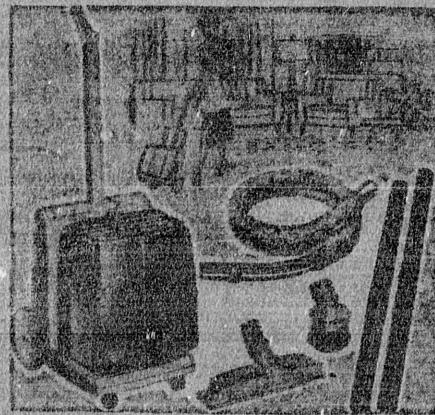

Kenmore Lightweight Canister-type Vacuum

Regular 69.95
SAVE 30%
With Curt **48⁸⁸**

4.89 DOWN, Sears Easy Terms

- Full powered for deep-down cleaning
- Weighs only 13 1/2-lbs. for easy handling
- Complete with attachments for floors, rugs, walls, draperies, upholstered furniture, etc.
- Power-Brush attachment available for more thorough rug cleaning... see Model 9629.

Kenmore Polisher and Rug Scrubber Outfit

Regular 49.95 with $10 Shampoo Kit
SAVE 32% now **33⁸⁸**

3.39 DOWN, Sears Easy Terms

- Twin brushes to wax and polish all floors, hardwood, linoleum, tile of all types
- Rug scrubber to shampoo or dry clean all your fine carpeting or rugs
- Regular $10 rug shampoo kit included
- Free to operate... see Model 5900-652