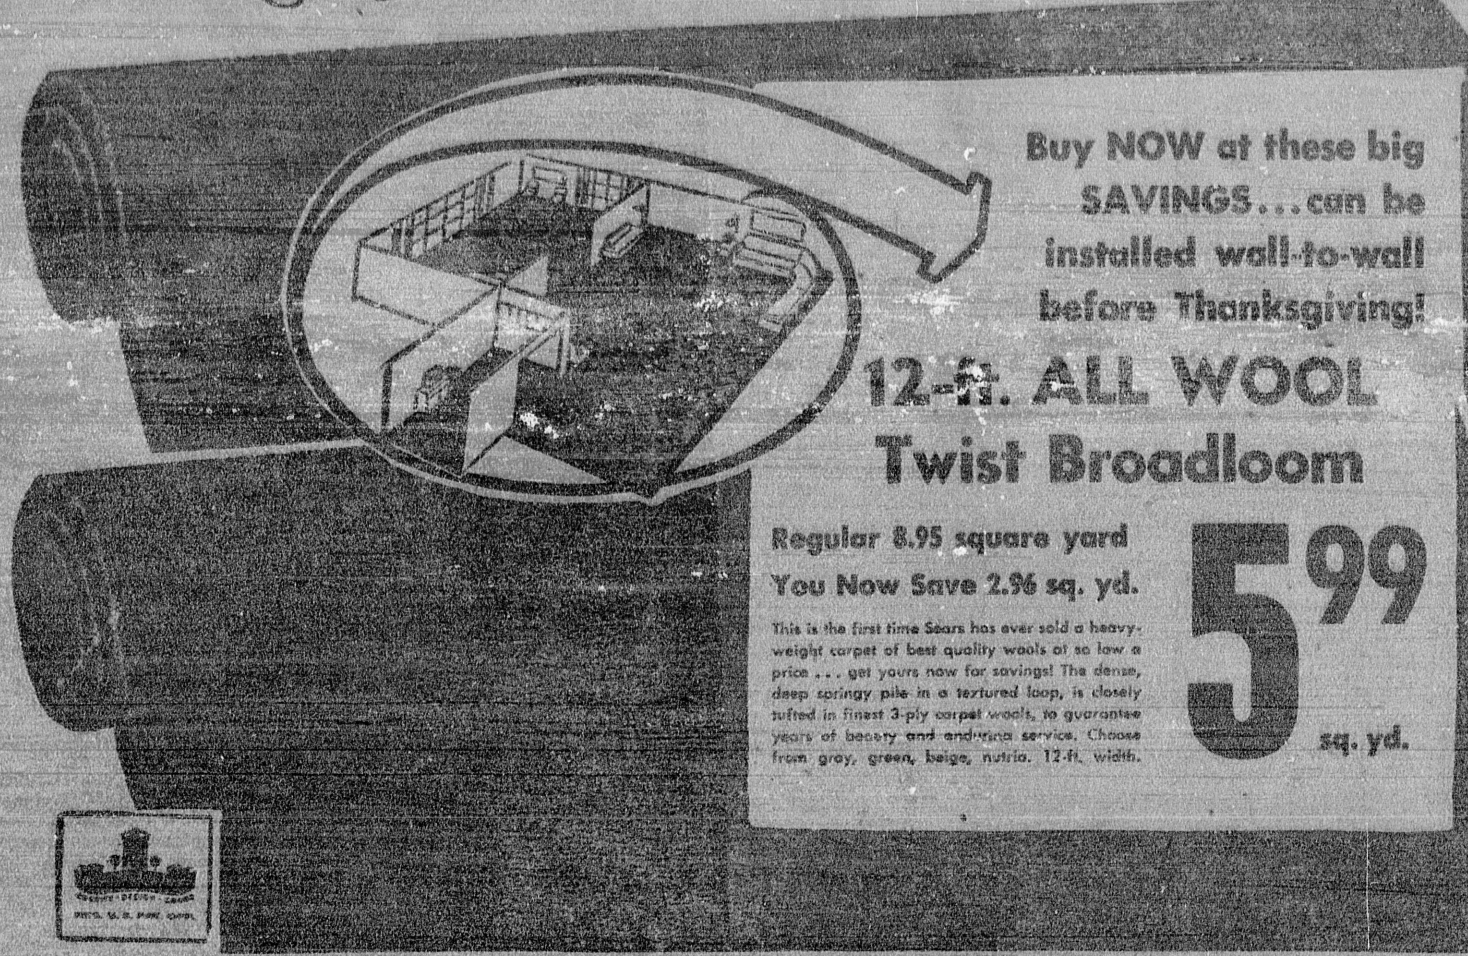

VALUE DEMONSTRATION

Sale!

Heavy... quantities limited... be early for best selection. All first quality merchandise... no seconds or imperfections! Budget-stretching buys in every department!

Buy NOW at these big SAVINGS... can be installed wall-to-wall before Thanksgiving!

12-FT. ALL WOOL Twist Broadloom

Regular 8.95 square yard
You Now Save 2.96 sq. yd.

5⁹⁹
sq. yd.

This is the first time Sears has ever sold a heavy-weight carpet of best quality wools at so low a price... get yours now for savings! The dense, deep springy pile in a textured loop, is closely tufted in finest 3-ply carpet wools, to guarantee years of beauty and enduring service. Choose from gray, green, beige, nutria. 12-ft. width.

ONLY $5 DOWN
on floorcovering and appliance purchases up to $200, Sears Easy Terms.

ONLY $10 DOWN
on floorcoverings and appliances totaling $200 and more, Sears Easy Terms.

Items on this page also available at Sears Appliances Area, Stores.

Shop at Home Just Phone...

Your nearest Sears store for FREE estimates on floorcoverings. Our representative will call at your home with samples. No obligation.

NO MONTHLY PAYMENT 'til FEBRUARY, 1959