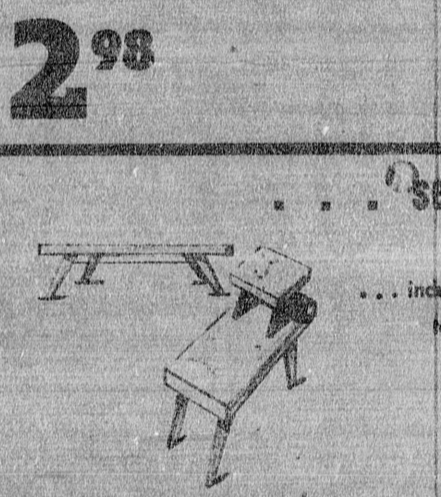

2⁴⁸

doll stroller

just like mother's... four-wheel rubber tires... plastic coated seat... folds for storage... regular 2.95...

1⁶⁸

high chair

chrome-plated... upholstered in turquoise or white plastic... padded seat and back... removable plastic tray... regular 14.95...

9⁹⁷

panelled crib

sturdy hardwood construction... adjustable springs... teething bars... drop side... 35.00 value...

18⁹⁷

modernistic planter

lovely fiberglass planter bowls... 16 1/2 inch... beautiful wrought iron stand... 23 inches... decorative for indoors or out... pinks, blues and whites... regular \$6.00...

2⁹⁸

crib mattress

full crib size... innerspring... padded... colorful nursery pattern... waterproof covering... regular 12.95

7⁹⁷

play pen

for the tots and toddlers... full size... hardwood... on casters... fifth wheel in center for extra support... plastic teething rails all sides... collapsible... regular 16.95...

9⁹⁷

nursery chair

natural finish wood... hinged back to use as step stool... safety straps... with plastic commode... good buy at 4.95...

3⁴⁹

baby stroller

deluxe sleeper stroller... tubular frame... telescoping pusher... wire shopping basket... canopy... folds flat... regular 19.95...