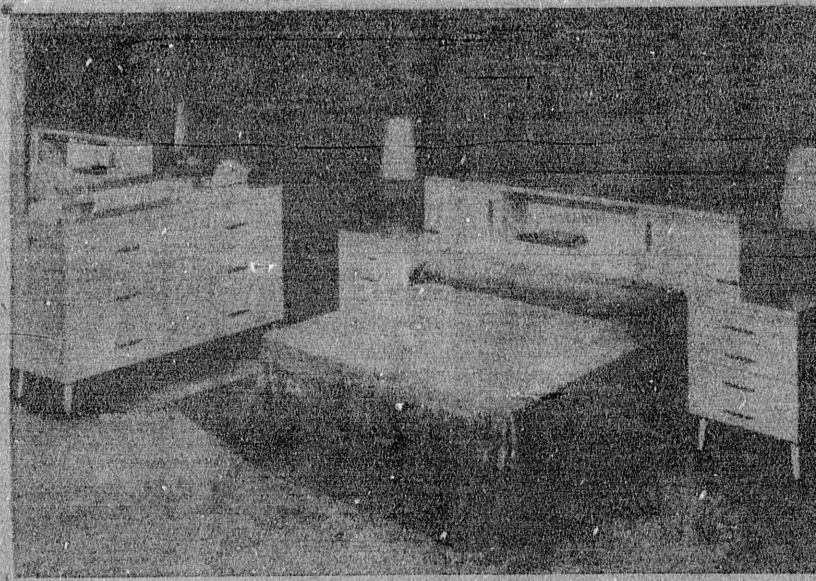

We cleared out the Virtue factory warehouse of odds and ends, discontinued styles, at a fraction of the regular cost.

Three-, five- and seven-piece sets go on sale tomorrow at reductions from 30% to 50% from regular prices!

STYLE NO. 2

19 sets, double leg black w.e. table and 4 chairs, 11 sets same in Danish brown. Reg. \$39.95

\$39.88

STYLE NO. 7

28 sets (deluxe), 1 ext. table in Danish brown, 6 chairs. One filler, self-leveling glides. Reg. \$129.95

\$79.88

Some Styles Limited!

It's first come - first served. So be here early for best selection! HERE'S YOUR CHANCE TO SAVE!

Save On This Beautiful 8-Piece Bedroom Suite

Here is a complete bedroom suite to be proud of.