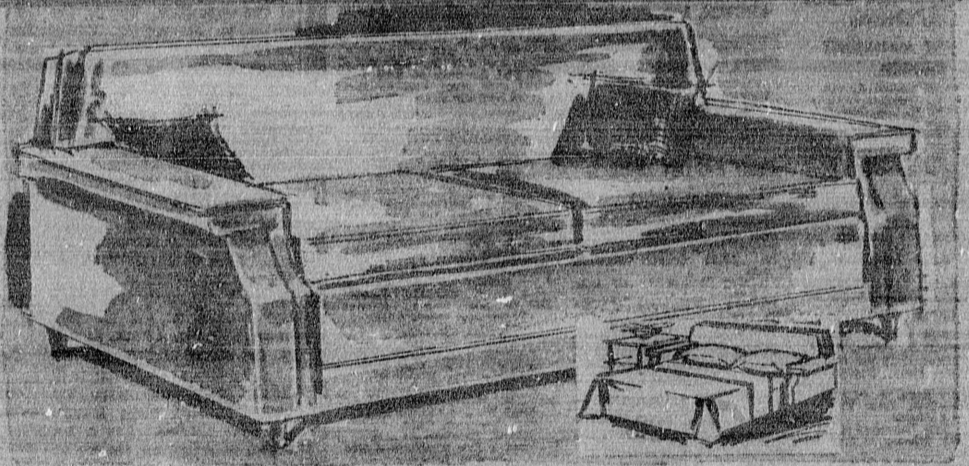

30 lined ft. — usually 49.80 NOW 29.00
 30 lined ft. — usually 99.60 NOW 59.60
 30 lined ft. — usually 149.40 NOW 89.70

ONLY \$5 DOWN
 on custom drapery purchases up to \$200, Sears Easy Terms

Usually 4.98
 Pleated DOUBLE FULL to any width you want, any length, to a maximum of 96 inches . . . at only 2.99 lined foot! Short draperies at even greater savings. So you pay MANY dollars less than usual for luxury draperies, if you take advantage of this special offer! You get the pick of finest drapery fabrics . . . from a huge selection of solid color weaves . . . in sheer casements, rich bouclé, beautiful textures and practical all-purpose fabrics, PLUS the best in guaranteed workmanship. So why not enjoy the new custom draperies, now . . . while the price is so low!

ONLY 2.99
 lined foot

Measure your windows . . .
 Doing your measurements in our decorator consultation will help you figure the correct size windows needed . . . and help you plan the proper drape for your room.

3 easy steps in measuring

Step #1 Measure outside width of casing.	Step #2 Measure outside height of casing.	Step #3 Measure from top of casing to floor.
---	--	---

SAVE 15.02 Bedroom Group
 Regular 84.90
69.88
 \$5 DOWN, Sears Easy Terms

SAVE \$60 Plastic Sofa-Sleeper
 Regular 249.95
189.99
 \$5 DOWN, Sears Easy Terms

So comfortably styled, so good looking and so easy to care for! Massive Lawson style sofa features wide arms and reversible cushions for twice the wear. Covered with durable easy-to-clean plastic . . . in a choice of 11 Homsey House decorator colors. Converts easily to a full size bed with multi-coil innerspring mattress.