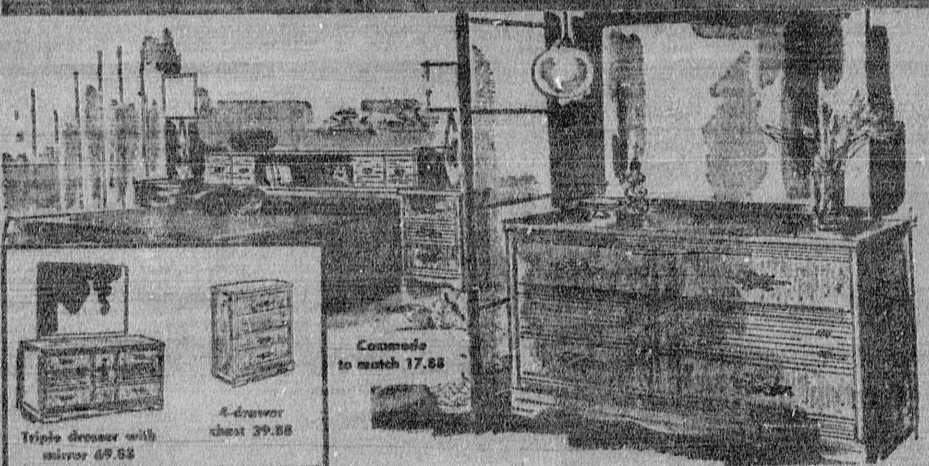

SAVE 15.02 Bedroom Group
Regular 84.90
69.88
$5 DOWN, Sears Easy Terms

Even the regular price is fantastically low . . . yet you pay $15 less tomorrow! Hand some modern design double dresser with true-reflection mirror and bookcase headboard with sliding doors. Tops are in mar-resistant plastic to prevent stains and scratches. All drawers are dovetailed and center-guided. Choose Sahara Sand or rich walnut finish.