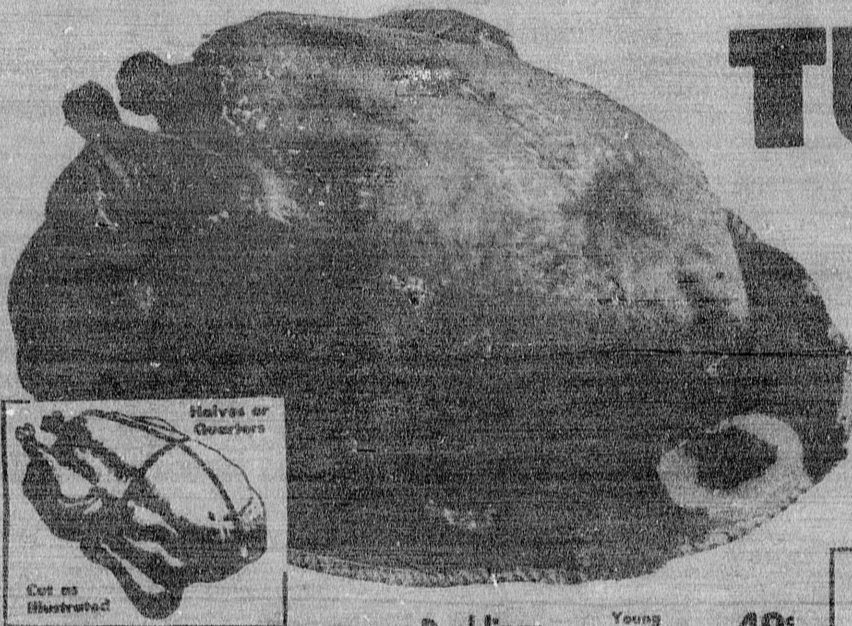

Carnival of Values

To prove to you in dollars and cents that your food dollar goes farther at Safeway, we've planned this great Carnival of Values. It's your chance to make real savings on quality foods. So come in today and see how much you can save on your grocery buying!

GRADE "AA" EGGS
Cream of the Crop
LARGE SIZE 1-doz. ctn. **49¢**

Kleenex Choice of Yellow, White, Pink or Aqua pkg. of 400 **19¢**

Beef Stew Nailey's Just heat and serve 30-oz. can **59¢**

Wesson Oil For Salads, Cooking quart bottle **49¢**

Coming Attraction!
WATCH SAFEWAY!
Start!

- Apricot Halves Highway Unsweetened 5 16-oz. cans $1.00
- Hawaiian Golden Punch 3 48-oz. cans $1.00
- Hawaiian Punch Single Strength 3 48-oz. cans $1.00
- Blended Peas Team House Family 2 17-oz. cans 29¢
- Canned Spinach Team House Family 2 15-oz. cans 25¢
- Garden Vegetables Libby Brand 16-oz. can 17¢
- Argo Lima Beans All Green 2 16-oz. cans 29¢
- Instant Coffee Softway 100% Pure 2-oz. jar 47¢
- Airway Coffee Whole Bean Mild Strain 1-lb. bag 65¢
- Nob Hill Coffee Whole Bean Arromatic Blend 1-lb. bag 71¢
- Quaker Oats Quick or Regular 18-oz. pkg. 19¢ 42-oz. pkg. 39¢

TURKEY

As You Like It...
Whole-Halves-Quarters
Young Toms, New Crop
Whole Turkeys **lb. 37¢**
Halves lb. 41¢
Quarters lb. 43¢

Serve with Ocean Spray Cranberry Sauce

Look! Two New Breakfast Cereals!
Post's Sugar Coated ALPHA-BITS 8 1/2-oz. pkg. **25¢**
Betty Crocker COCOA PUFFS 8-oz. pkg. **25¢**

- Ducklings Young Crop lb. **49¢**
- Smokie Links Safeway Quality 12-oz. pkg. **59¢**
- Filler Perch Captains Choice 1-lb. pkg. **39¢**
- Whole Whiting Capt. Choice 1 1/2-lb. pkg. **39¢**
- Veal Cutlets Boneless Chopped lb. **79¢**
- Canned Picnic Hormel Quality 4-lb. can **$2.79**
- Fresh Rabbits Pen Ready lb. **53¢**

Swendia Fine Quality **STAINLESS FLATWARE**
Final Shipment—Offered Again By Popular Demand.
Place Setting of One Knife One Fork One Teaspoon Set **99¢**
Add-on Sets Available
3—Teaspoons 3—Soup Spoons 3—Salad Forks 3—Tea Spoons 2—Tablespoons Your Choice Set **69¢**

All You Need to Remember is Safeway for Lake County

BARTLETT PEARS

These are mountain grown full flavored pears. Plump, firm and juicy... perfect for eating or canning... Enjoy pear eating at it's best... and the best is Safeway!