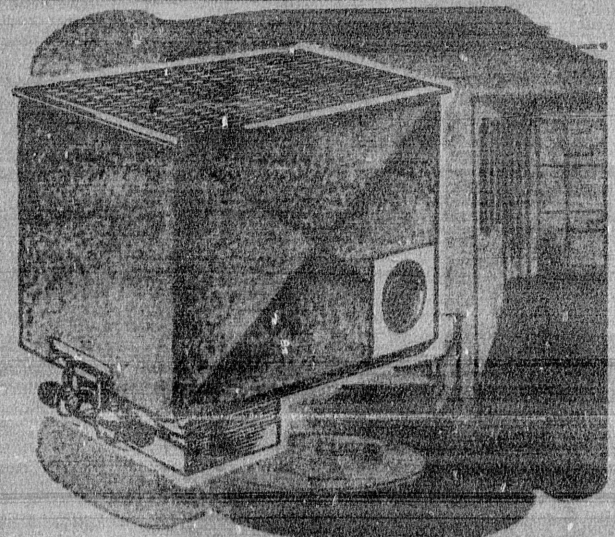

SAVE 23.07 on 25M Gas Floor Furnace

Regular 52.95
39⁸⁸
3.99 DOWN, Sears Easy Terms

ALL ROADS LEAD TO

SEARS-INGLEWOOD MANCHESTER at HILLCREST PARK FREE OR 8-2521

Satisfaction guaranteed or your money back