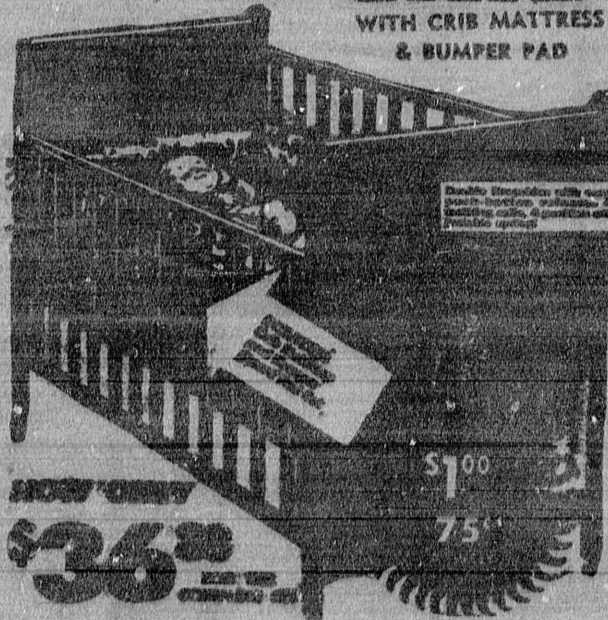

ON THIS

**Gibson  
2 DOOR**

Refrigerator  
Freezer

10% DISCOUNT  
**\$1<sup>00</sup>**  
DOWN  
3  
YEARS  
TO PAY

Deluxe Baby **CRIB**

WITH CRIB MATTRESS  
& BUMPER PAD

NOW ONLY  
**\$36<sup>95</sup>**

**\$1<sup>00</sup>**  
**75¢**