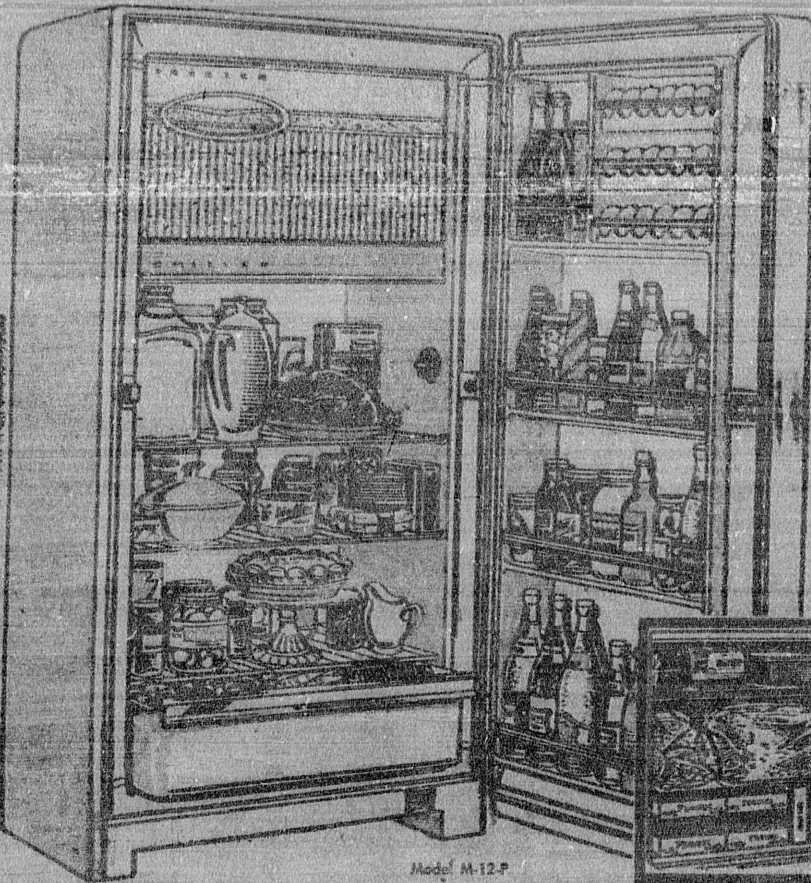

**SAVE up to 22%—Silvertone Radio Batteries**

Guaranteed factory-fresh batteries for all popular makes of portable radios. Save up to 22% over other brands. See our wide selection.

Model M-12-P

Plus handy in-a-door storage  
 Regular 259.95, **SAVE 21.07!**

**238<sup>88</sup>**  
 \$10 DOWN  
 Sears Easy Terms

- Priced lower than many smaller models with old-fashioned defrost
- With 80-lb. freezer chest with chiller tray
- Porcelainized crisper holds almost a bushel
- 3 deep door shelves plus egg holders
- Touch button, frost disappears in minutes