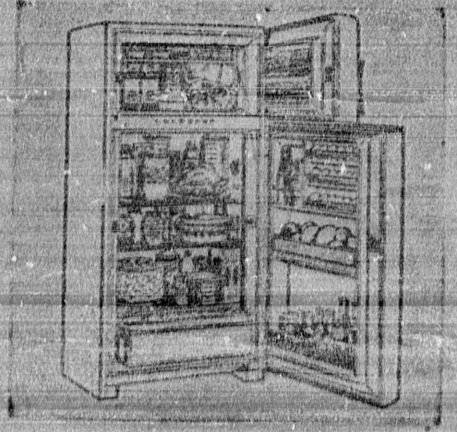

$80 LESS THAN "LIST" PRICE OF COMPARABLE MAKES
Giant 13 cubic foot 2-DOOR
Coldspot Refrigerator-Freezer
Priced lower than many smaller one-door refrigerators **248⁸⁸**
ONLY $10 DOWN Sears Easy Terms
• You get two-door convenience and styling
• Ample storage in both freezer and refrigerator door
• Complete freedom from messy defrosting
Model M-12-H