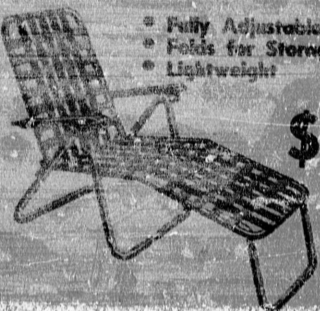

Barrecks Outside **WHITE PAINT** Reg. 4.00 gal. **\$1.49**

Large 18" x 25" **PILLOWS** 25% Duck Feathers 75% Chicken Feathers Reg. \$2.50 Val. **\$1.29**

All Mens Sizes—New **DENIM SLACKS** Beautifully Tailored Front Pleated Colls etc. Tan, Blue, Chartone **\$2.88** PR.

Brand New **WORK SOX** All Mens Sizes **\$1.00**

POLISHED TUBULAR ALUMINUM

SARAN CHAISE WITH WOOD ARM RESTS

- Fully Adjustable
- Folds for Storage
- Lightweight

\$9.99

We have 5000 Blankets of all sizes and Colors to Choose from

BRAND NEW, UTILITY **BLANKETS**

60"x42" Size For Home, Camping, etc. **\$1.99** EA.

Genuine G.I. Surplus **NYLON AIR MATTRESS**

FULL SIZE—GUARANTEED NEOPRENE COATED **\$2.98**

Most Govt. \$25.00

A FABULOUS BUY OUT DEAL!