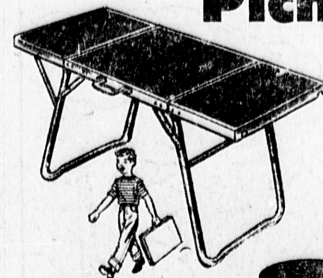

Sav-on

White Rubber

Swim Aids

Swim Fins

The latest in swim fan fashions, smartly styled molded white rubber . . . small size to fit to size 4 shoe . . . at this saving price. **1 49**

Pro Model Goggles
Amber glass and adjustable head band . . . **79c**

Basque Medium Fins
Adjustable white rubber, fits to shoe size 8 . . . **1.79**

Basque Large Fins
Smart white rubber, fits to shoe size 10 . . . **2.29**

Extra-Large Fins
For the bigger fellows, fits to shoe size 13 . . . **2.29**

Triangle Mask
Shatter-proof amber plastic lens, white rubber body . . . **79c**

Twin Snorkel Mask
Large wide view amber lens, twin ball snorkels . . . **2.29**

Large Oval Mask
Shatterproof amber lens, adjustable rubber head strap . . . **1.49**

Metal Bound Mask
Rust-proof metal band locks rubber frame to lens . . . **1.79**

Single Snorkel Mask
Amber plastic lens in rubber frame, L. H. snorkel . . . **1.49**

Wading Pools

Holiday Expando Pool
Folds into compact package easy for one person to handle . . . steel panels give rigid support to sides and single inflated bumper makes safety cushion for young swimmers . . . 78 inch diameter . . . 13 in. deep. This pool is advertised in Life magazine . . . but not at this special Sav-on price. **12 69**

Two Tube Plastic Wading Pool
Circular 66x11 inches deep . . . ideal for smaller fry to wade in confidence and safety. Easy to inflate and fill. Available in popular summer colors. **5 95**

Picnic Table

Save 4.00 on this regular 12.95 folding table with carrying handle . . . tubular metal legs fold neatly, and are firmly braced when table is in use. The top is smooth, hard-wearing plastic, very easy to clean.

8 95

Plastic Hot Cups
Very attractive 7 ounce size . . . 15 pak **33c**

Dixie Cold Cups
Assorted colors dispenser refill . . . 50 pak **39c**

Diamond Picnic Plates
Popular diamond Luncheonette size . . . 40 pak **59c**

Plastic Snack-Pak Set
Service for 4, divided plates, cups, cutlery . . . **98c**

Rubber-Tip Bobby Pins
Card of 60 long bobby-pins rubber tipped to prevent scalp scratches . . . just check the value of this Sav-on price. **2 for 25c**

Adjustable Pants Creaser
Flat rust-proof metal, will adjust to any leg lengths and save hours of ironing time . . . fine for denims, etc. **3 for 1 00**

Household Envelopes
White bond envelopes with gummed edge . . . popular "Household Helper" brand in convenient window package. **100 pak 25c**

Folding Stool
Fine for sporting events or outings, etc. . . **89c**

Beach Backrest
Hardwood frame and striped canvas back . . . **1.39**

Lawn Chair
Reclining canvas seat with hardwood frame . . . **2.98**

Hardwd. Yacht Chair
Folding frame, striped canvas seat and back . . . **2.98**

Hardwood Clothes Pins
Snap-proof hardwood with steel springs . . . a typical household saving now available in all Sav-on drug stores. **36 for 25c**

Metal Skirt Hanger
All metal hanger with spring clips to hold up to 10 skirts, helps save closet space . . . this is a regular 69c value. **49c**

Take-Along Syringe
Save 1.20 on this reg. 2.39 weaver folding syringe, compact and complete and fully guaranteed . . . in plastic case. **1 19**

Kal Kan Tuna
All red meat, 6 1/2 oz. cans **2 for 19c**

Friskies Meal
The complete dog food . . . 10 lbs. **1 19**

Sani-ShoeWhite
Gives smooth white finish . . . 3 ozs. **23c**

Glo-Coat Wax
Johnson's hard-gloss wax . . . quart . . . **79c**

Ad Good June 1952 Inclusive

KLEENEX

400 Count Pkg.

4 For 88c

PERFECT FOR SHORT HAIRCUTS AND HAIR TRAINING

LIQUID BUTCH WAX
only **69c**

Sav-on

self-service drug stores
open 9-10 . . . 7 days a week

new TARTAN 21

FIRST TO SOLVE YOUR THREE SUN PROBLEMS!

1. No bake - no burn - no blister! Won't pick up sand.
2. Starts your golden tan - the first hour!
3. Stainless to clothing. First ever certified by the American Institute of Laundering. $1.25

new TARTAN 21 BETTER BY MCKESSON

SAVE $3.55 High-Potency Vitamins with Minerals

RYBUTOL
250 GELUCAPS REG-4560 NOW $9.95

HIGH-POTENCY B₁₂ WITH 11 VITAMINS, 9 MINERALS

10 Year Guarantee Garden Hose

Made by U. S. Rubber Company, this very fine quality hose is fully guaranteed and is very specially priced at Sav-on, available in latest color tones. **25 Ft. 2 69 50 Ft. 4 49**

50 Ft. Opaque Green Garden Hose

Another fine quality hose in popular opaque style . . . this has 7/16 inch inside diameter and is guaranteed by Sav-on. **2.69**

Brass Hose Nozzle
Fully adjustable from jet to fine spray . . . of heavy rust-proof brass, fits all hoses, a Sav-on special. **69c**

Whirl-wind Sprinkler
Revolving lawn sprinkler will spray up to 40 feet of polished chrome plated brass. **79c**