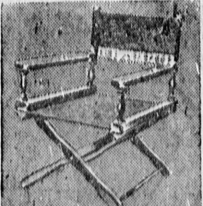

Officer Chair Re-Cover Set
Regular 1.98
SAVE 31% **1.37**
Heavy vat-dyed duck with 2" fringe and white Marcy tape finish. Choice of green, blue, rust, yellow. Save now!