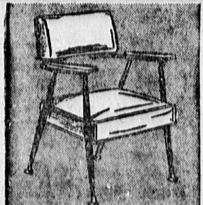

Modern Metal Chair
Reg. 19.95
SAVE 5.07 **14.88**
Modern Danish design in new Bronzestone finish. Plastic covered padded seat, back. Choice of colors.