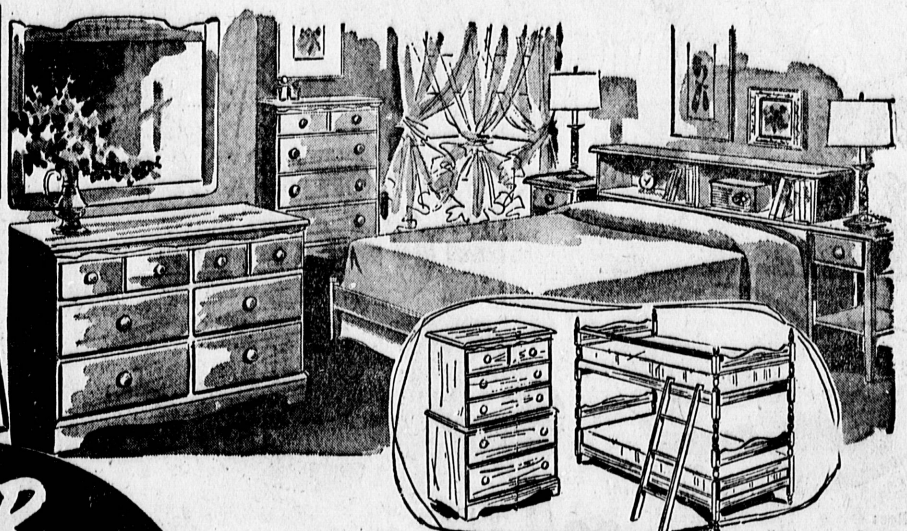

SAVE 20% to 40% and More on All Your Needs

SEARS
ROEBUCK AND CO.

JUBILEE sale

HEART'S DESIRE CONTEST

Win Your Heart's Desire at Sears Inglewood . . . Visit Any Department; Fill Out a Coupon and Deposit It in the Store. No Purchase Necessary! Winner May Select Any Item in Our Stock Up to $500.00. Contest Runs May 21st to June 9th. Drawing Will Be Held Monday, June 9, at 8:30 P.M. Sears Employees and Members of Their Families Are Not Eligible.

$5 DOWN on furniture purchases up to $200. Sears Easy Terms
$10 DOWN on furniture purchases totaling $200 or more. Sears Easy Terms

SAVE 23.80
Regular 122.80 Modern 'Mocha' 4-pc. Bedroom

When you can buy a handsome new bedroom for less than $100, that's news . . . big news during Sears money-saving Jubilee! This new group with modern straightline styling has a soft 'mocha' finish on Tanguille mahogany veneers. 7-coat plastic finished tops. Double dresser with tilting, true-reflection mirror, bookcase headboard with sliding doors, and two night stands. All drawers are dovetailed and center-guided. Order yours now and pocket the savings!

YOUR CHOICE
$99
$5 DOWN

SAVE 40.90
139.90 Maple Bedroom Early American Design

Save over $40 during Sears grand Jubilee! Charming Early American style bedroom in durable hardwood with a ruddy maple finish. Set includes double dresser with framed plate glass mirror and bookcase bed. Sturdily constructed with quality features throughout . . . dovetailed drawers with center guides. Matching pieces also sale priced.
49.95 4-drawer chest 39.99 21.95 night stands, ea. 14.99
59.95 chest-on-chest 49.99 39.95 low poster bed 29.99
39.95 bunk beds 29.88

SAVE 80.07
Foam Cushioned 3-pc. Sectional
Regular 379.95
299⁸⁸
HERE'S PROOF OF JUBILEE SAVINGS.
$10 DOWN, Sears Easy Terms

Long, low and luxurious . . . modern off-the-floor design with wide arms, reversible foam cushions, deep-sewn back. Lovely metallic frieze cover in Harmony House decorator colors. Center is curved 90 degrees.

SAVE 16.02
Comfortable "Restrift" Sleep Set
Regular 65.90
49⁸⁸
HERE'S PROOF OF JUBILEE SAVINGS.
4.99 DOWN, Sears Easy Terms

Innerspring mattress with 220-coil tempered steel unit, non-sag pre-built border, sisal insulation. Matching stabilized, multi-coil box spring. Twin or full size combination.

Modern Metal Chair
Reg. 19.95
SAVE 5.07 **14.88**
Modern Danish design in new Bronzestone finish. Plastic covered padded seat, back. Choice of colors.

74x24" Chaise Pad
Reg. 9.98
SAVE 2.10 **7.88**
Tufted, vat-dyed duck or plastic print cover. 3" box edge. Plumply filled with cotton.

Duck Covered Pillow
Regular 1.98
SAVE 20% **1.57**
Square 17x17" knife-edge style covered with heavy Army duck in green, rust, blue or yellow. 2" natural fringe.

19.98 Aluminum Chaise, Pad
SAVE 5.10 **14⁸⁸**
Sturdy polished tubular aluminum frame with 4-position adjustable back, box-edge duck covered pad.

Custom Shutters 15% Off
HERE'S PROOF OF JUBILEE SAVINGS.
Regular Prices

- Movable shutters in Salem maple, Provincial, driftwood or natural finish, plus 9 decorator colors.
- Made to order for windows, cupboards, doors, bars, breakfronts, room dividers.
- Finest custom craftsmanship throughout . . . made to give you years of distinctive service.
- Provide full privacy, yet permit ample ventilation and light. Louvers move easily.