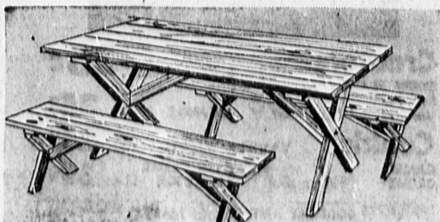

#### Three-in-One Stroller Combination

Regular 18.95  
SAVE 21% **14<sup>88</sup>**

Chrome finished tubular steel stroller converts to sleeper or walker. Padded seat and back, plasticized heavy duck cover. Swivel front wheels, foot brake.

#### Chrome Finish Steel Frame High Chair

Regular 17.98  
SAVE 17% **14<sup>88</sup>**

Chrome finished tubular steel with padded plastic covered seat and back. Deep, adjustable plastic tray, safety strap, footrest. Folds easily to store.