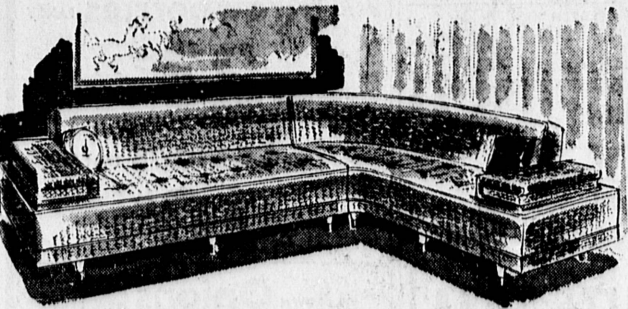

**\$37** EACH

3.70 DOWN, Sears Easy Terms

- Finest quality 405-coil innerspring mattress or 405-coil box spring
- Affords stabilized coil-on-coil support for perfect sleeping

"Slumbersound" spells your assurance of sound sleep, year in and year out! Quality 405-coil innerspring mattress with finest tempered steel unit... softly padded with felted cotton and buoyant Sera-foam pads. Border is sturdily reinforced for years more of service. Aluminum vents assure freshness. Durable, heavy duty damask ticking on both mattress and matching box spring. Twin or full size at this one low sale price! Your best buy in quality beddings!

### Modern Plastic Sofa-Bed and Chair

Usually 209.95

**159<sup>88</sup>**

\$5 DOWN, Sears Easy Terms

Comfortable sofa-bed and club chair, covered in smart, easy-care plastic in a choice of 11 Harmony House colors. Sofa converts to comfortable double bed with easy-operating wall-away hinge. Bedding compartment.

### SAVE 50.95 - Curved Sectional

Regular 239.95

**\$189**

\$5 DOWN, Sears Easy Terms

Magnificent, long and low... curves a full 90 degrees. Wide arm styling, pierced brass detailing. Divan section converts to double bed. Durable decorator metallic frieze, choice of Harmony House colors.

### SAVE 40.07 - Smart Sofa Sleeper

Regular 159.95

**119<sup>88</sup>**

\$5 DOWN, Sears Easy Terms

Stunning metallic... sofa opens into full size double bed with multi-coil innerspring mattress. Steel bed unit has positive locking device. Reversible cushions. Choice of Harmony House colors.