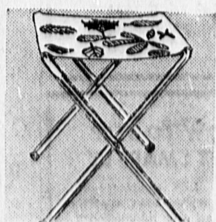

#### Chrome Finish Steel Frame High Chair

Regular 17.98  
SAVE 17% **14<sup>88</sup>**

Chrome finished tubular steel with padded plastic covered seat and back. Deep, adjustable plastic tray, safety strap, footrest. Folds easily to store.

#### 3-pc. Redwood Barbecue Set

Reg. 17.98  
SAVE 17% **14.88**

Large table and 2 benches... seats six people comfortably. Weather resistant California redwood. Easy to assemble. Save now.

#### Aluminum Chaise & Pad

Reg. 19.98  
SAVE 26% **14.88**

Sturdy polished tubular aluminum frame with 4-position adjustable back. Comfortable boxed edge pad covered in durable...

#### Folding Steel Patio Stool

Usually **99<sup>c</sup>**

Practical and convenient for patio use, spectator sports, parties. Emerald green finish steel frame, colorful plastic seat.

ALL ROADS LEAD TO **SEARS**