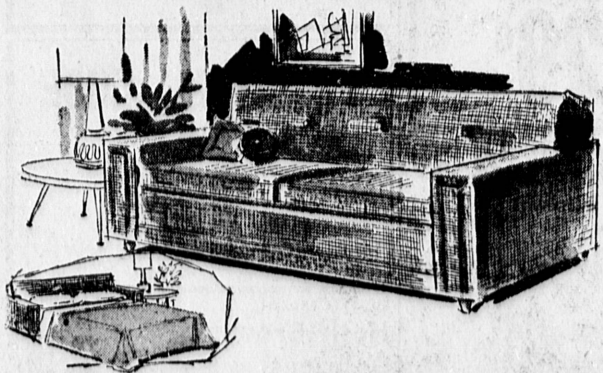

### Modern Plastic Sofa-Bed and Chair

Usually 209.95

**159<sup>88</sup>**

\$5 DOWN, Sears Easy Terms

Comfortable sofa-bed and club chair, covered in smart, easy-care plastic in a choice of 11 Harmony House colors. Sofa converts to comfortable double bed with easy-operating wall-away hinge. Bedding compartment.

### SAVE 50.95 - Curved Sectional

Regular 239.95

**\$189**

\$5 DOWN, Sears Easy Terms

Magnificent, long and low... curves a full 90 degrees. Wide arm styling, pierced brass detailing. Divan section converts to double bed. Durable decorator metallic frieze, choice of Harmony House colors.

### SAVE 40.07 - Smart Sofa Sleeper

Regular 159.95

**119<sup>88</sup>**

\$5 DOWN, Sears Easy Terms

Stunning metallic... sofa opens into full size double bed with multi-coil innerspring mattress. Steel bed unit has positive locking device. Reversible cushions. Choice of Harmony House colors.