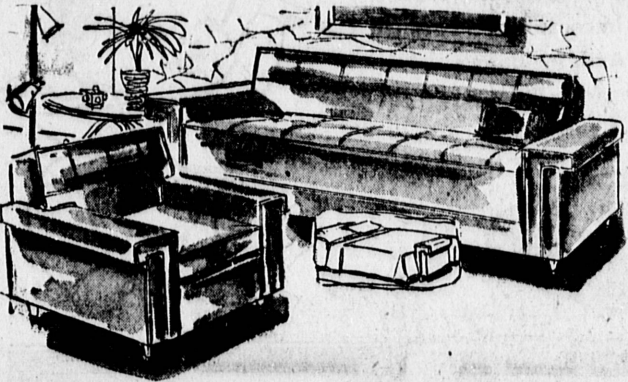

## "Slumbersound" Mattress or Box Spring

**\$5 DOWN** on furniture purchases up to \$200, Sears Easy Terms  
**\$10 DOWN** on furniture purchases totaling \$200 or more, Sears Easy Terms

**SAVE 33%**

Regular 54.95

**\$37** EACH

3.70 DOWN, Sears Easy Terms

- Finest quality 405-coil innerspring mattress or 405-coil box spring
- Affords stabilized coil-on-coil support for perfect sleeping

"Slumbersound" spells your assurance of sound sleep, year in and year out! Quality 405-coil innerspring mattress with finest tempered steel unit... softly padded with felted cotton and buoyant Sera-foam pads. Border is sturdily reinforced for years more of service. Aluminum vents assure freshness. Durable, heavy duty damask ticking on both mattress and matching box spring. Twin or full size at this one low sale price! Your best buy in quality beddings!

### Modern Plastic Sofa-Bed and Chair

Usually 209.95

**159<sup>88</sup>**

\$5 DOWN, Sears Easy Terms

Comfortable sofa-bed and club chair, covered in smart, easy-care plastic in a choice of 11 Harmony House colors. Sofa converts to comfortable double bed with easy-operating wall-away hinge. Bedding compartment.

### SAVE 50.95 - Curved Sectional

Regular 239.95

**\$189**

\$5 DOWN, Sears Easy Terms

Magnificent, long and low... curves a full 90 degrees. Wide arm styling, pierced brass detailing. Divan section converts to double bed. Durable decorator metallic frieze, choice of Harmony House colors.