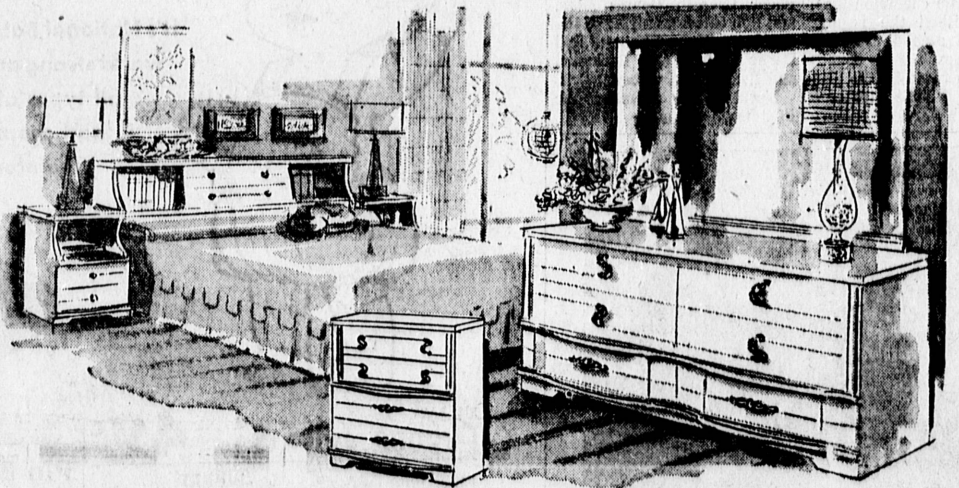

### SAVE 50.95 - Curved Sectional

Regular 239.95

**\$189**

\$5 DOWN, Sears Easy Terms

Magnificent, long and low... curves a full 90 degrees. Wide arm styling, pierced brass detailing. Divan section converts to double bed. Durable decorator metallic frieze, choice of Harmony House colors.

### SAVE 40.07 - Smart Sofa Sleeper

Regular 159.95

**119<sup>88</sup>**

\$5 DOWN, Sears Easy Terms

Stunning metallic... sofa opens into full size double bed with multi-coil innerspring mattress. Steel bed unit has positive locking device. Reversible cushions. Choice of Harmony House colors.

### SAVE 40<sup>02</sup> - Regular 159<sup>90</sup> Plastic Topped Bedroom Set

'Seafoam' or 'Charcoal' Finish

For you who like modern with a difference... smart new Seafoam or Charcoal finish on Philippine mahogany veneers! Includes bookcase headboard with sliding panel compartment, and big double dresser with tilting plate glass mirror. Dust-proofed, dovetailed drawers with easy-slide center guides. All tops finished in mar-resistant plastic for lasting beauty. Buy now to save!