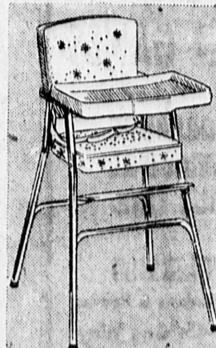

Regular 29.95 night stand **22.88**

Regular 74.95 4-drawer chest **59.88**

**119<sup>88</sup>**

\$5 DOWN, Sears Easy Terms

#### Three-in-One Stroller Combination

Regular 18.95  
SAVE 21% **14<sup>88</sup>**

Chrome finished tubular steel stroller converts to sleeper or walker. Padded seat and back, plasticized heavy duck cover. Swivel front wheels, foot brake.

#### Chrome Finish Steel Frame High Chair

Regular 17.98  
SAVE 17% **14<sup>88</sup>**

Chrome finished tubular steel with padded plastic covered seat and back. Deep, adjustable plastic tray, safety strap, footrest. Folds easily to store.