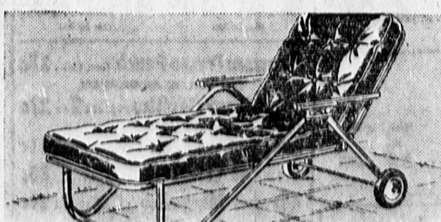

#### Three-in-One Stroller Combination

Regular 18.95  
SAVE 21% **14<sup>88</sup>**

Chrome finished tubular steel stroller converts to sleeper or walker. Padded seat and back, plasticized heavy duck cover. Swivel front wheels, foot brake.

#### Chrome Finish Steel Frame High Chair

Regular 17.98  
SAVE 17% **14<sup>88</sup>**

Chrome finished tubular steel with padded plastic covered seat and back. Deep, adjustable plastic tray, safety strap, footrest. Folds easily to store.

#### 3-pc. Redwood Barbecue Set

Reg. 17.98  
SAVE 17% **14.88**

Large table and 2 benches... seats six people comfortably. Weather resistant California redwood. Easy to assemble. Save now.

#### Aluminum Chaise & Pad

Reg. 19.98  
SAVE 26% **14.88**

Sturdy polished tubular aluminum frame with 4-position adjustable back. Comfortable boxed edge pad covered in durable...