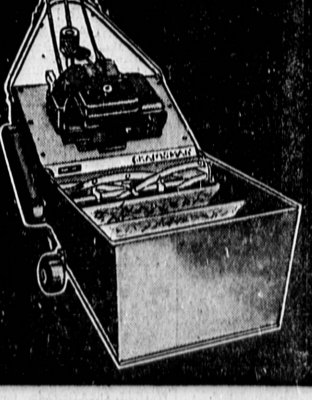

18-inch Power Mower
COMPARE TO \$110
84⁹⁹

\$5 DOWN, Sears Easy Terms
Here is one of Sears finest gasoline powered reel type mowers. Powered by 2-HP., 4-cycle Craftsman engine. Handy speed control throttle adjusts on handle. Recoil starter makes starting a cinch.

18-inch Reel Type Mower
USUALLY 89.95
69⁹⁹

\$5 DOWN, Sears Easy Terms
New, improved Dunlap mower with combination chain and belt drive . . . 1 3/4-HP. 4-cycle Briggs & Stratton gas engine. Controls on handle. Rubber tires, other big features. See this mower now.

Deluxe 18-inch Reel Type
COMPARES TO 139.50
108⁹⁹

\$5 DOWN, Sears Easy Terms
Enclosed chain drive . . . 1.75 HP. Briggs & Stratton gas engine. Throttle, clutch in handle, big rubber tires, disc wheels and other super features. Hurry to share in this big value.

Craftsman Rotary Mower
REGULAR 79.50
SAVE 14.51
64⁹⁹

\$5 DOWN, Sears Easy Terms
One-knob control gives you finger-tip command of this great power mower. Trims at both front and sides. 2-HP. 4-cycle gas engine, recoil starter, 18-inch width of cut.