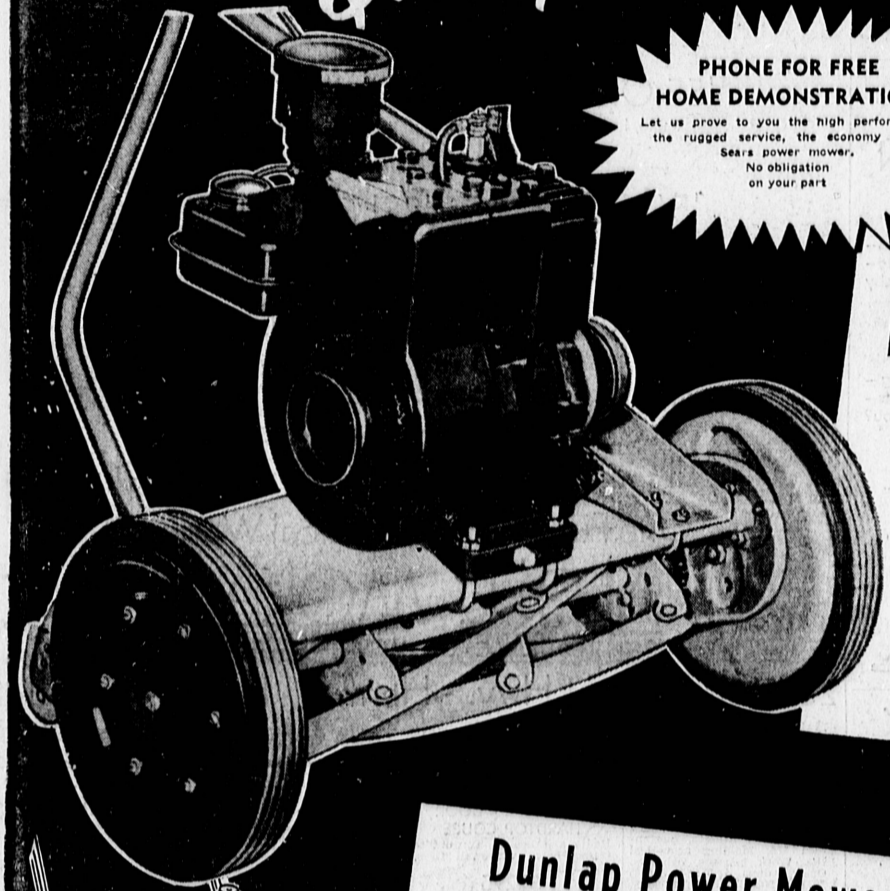

Power Mowers! Power Tools! Hand Tools! Garden Tools!

SEARS
ROEBUCK AND CO.

**HARDWARE
AND PRICES
AT THEIR
BEST**

**national
hardware week**

WHEN AMERICA SHOPS AND SAVES

See Our Hundreds of other National Hardware Week Values

YOU BUY *Quality* WHEN YOU BUY A POWER MOWER FROM SEARS

PHONE FOR FREE HOME DEMONSTRATION
Let us prove to you the high performance, the rugged service, the economy of a Sears power mower. No obligation on your part.

GUARANTEED QUALITY
Sears power mowers are backed by our usual guarantee of "satisfaction or your money back."

SEARS LOW PRICES
Shop . . . compare feature for feature, you'll be convinced there are no bigger values than Sears power mowers.

REEL POWER MOWER

Famed New Craftsman Model 18
Priced for Super Value Now

New Model 18 feature-packed power mower with heavy 11-gauge all-steel frame, 5 Austempered steel cutting blades, bed knife and reel of tempered high carbon steel. Floating tubular steel handle, 16-gauge steel wheels with rubber tires, 1 3/4-HP. Briggs and Stratton gasoline engine.

Usually 84.50

58⁸⁸
$5 DOWN
Sears Easy Terms