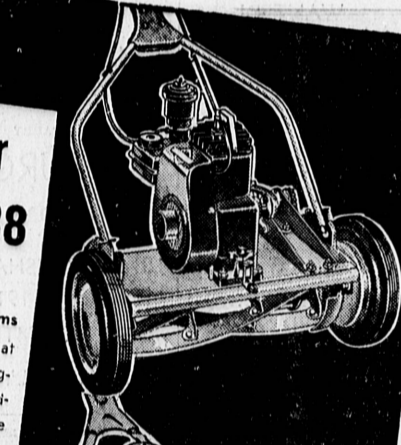

REEL POWER MOWER

Famed New Craftsman Model 18
Priced for Super Value Now

New Model 18 feature-packed power mower with heavy 11-gauge all-steel frame, 5 Austempered steel cutting blades, bed knife and reel of tempered high carbon steel. Floating tubular steel handle, 16-gauge steel wheels with rubber tires, 1 3/4-HP. Briggs and Stratton gasoline engine.

Usually 84.50

58⁸⁸
\$5 DOWN
Sears Easy Terms

Dunlap Power Mower
COMPARES TO 64.50 MOWERS
38⁸⁸

3.89 DOWN, Sears Easy Terms
Priced for the most modest budget . . . and look at the features! Power Products 2-hp., 2-cycle gas engine is dependable, economical. Three height-of-adjustments, leaf mulcher plate, rubber tires, durable red finish. 20-inch width of cut.

18-inch Power Mower
COMPARE TO \$110
84⁹⁹

\$5 DOWN, Sears Easy Terms
Here is one of Sears finest gasoline powered reel type mowers. Powered by 2-HP., 4-cycle Craftsman engine. Handy speed control throttle adjusts on handle. Recoil starter makes starting a cinch.

18-inch Reel Type Mower
USUALLY 89.95
69⁹⁹

\$5 DOWN, Sears Easy Terms
New, improved Dunlap mower with combination chain and belt drive . . . 1 3/4-HP. 4-cycle Briggs & Stratton gas engine. Controls on handle. Rubber tires, other big features. See this mower now.