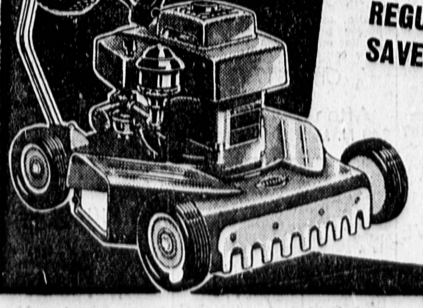

Usually 84.50

58⁸⁸
\$5 DOWN
Sears Easy Terms

Dunlap Power Mower
COMPARES TO 64.50 MOWERS
38⁸⁸

3.89 DOWN, Sears Easy Terms
Priced for the most modest budget . . . and look at the features! Power Products 2-hp., 2-cycle gas engine is dependable, economical. Three height-of-adjustments, leaf mulcher plate, rubber tires, durable red finish. 20-inch width of cut.

18-inch Power Mower
COMPARE TO \$110
84⁹⁹

\$5 DOWN, Sears Easy Terms
Here is one of Sears finest gasoline powered reel type mowers. Powered by 2-HP., 4-cycle Craftsman engine. Handy speed control throttle adjusts on handle. Recoil starter makes starting a cinch.

18-inch Reel Type Mower
USUALLY 89.95
69⁹⁹

\$5 DOWN, Sears Easy Terms
New, improved Dunlap mower with combination chain and belt drive . . . 1 3/4-HP. 4-cycle Briggs & Stratton gas engine. Controls on handle. Rubber tires, other big features. See this mower now.

Deluxe 18-inch Reel Type
COMPARES TO 139.50
108⁹⁹

\$5 DOWN, Sears Easy Terms
Enclosed chain drive . . . 1.75 HP. Briggs & Stratton gas engine. Throttle, clutch in handle, big rubber tires, disc wheels and other super features. Hurry to share in this big value.