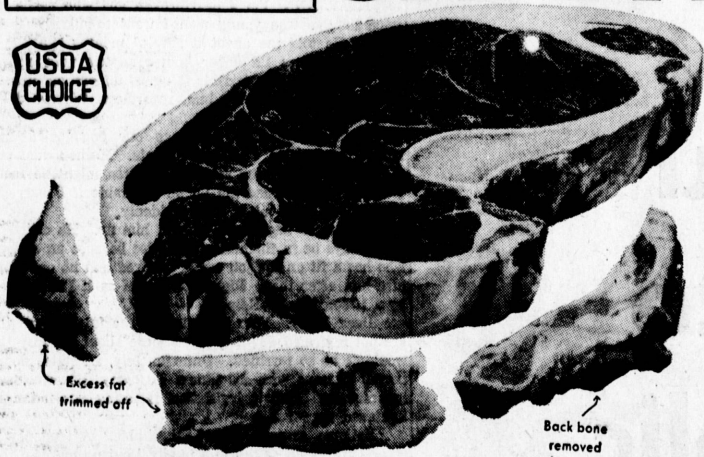

For Your Convenience
Safeway Stores
 Will Be Open
Memorial Day
 Saturday, May 30

SAFEWAY STEAK SALE!

Carefully Trimmed Of Excess Fat And Bone

- ★ All Safeway Beef is U.S.D.A. Choice Grade.
- ★ Perfectly Aged to Peak of Tenderness and Flavor.
- ★ Safeway Trimmed--Free of Excess Bone and Fat.
- ★ Unconditionally Guaranteed to Please You Every Time.

• Sirloin Steak	Flat Bone Full Cut	Club Steaks	USDA Choice Beef Aged and Trimmed	lb. \$109
• Small Rib Steaks	Aged and Trimmed	T-Bone Steak	USDA Choice Grade Beef	lb. \$119
• Cube Steaks	Flavorful Tender	Porterhouse Steak	USDA Choice Grade Beef	lb. \$119
		Top Sirloin Steak	Boneless, Aged, Trimmed	lb. \$139
		Spencer Steak	Boneless cut from eye of rib	lb. \$169

For the best steak you've ever tasted, come take your pick at Safeway!
98¢

Serve all meat and Poultry with Ocean Spray Cranberry Sauce — THE PERFECT MATE FOR EVERY MEAT.

IT'S FREE! IT'S FUN!
 IT'S EASY!
CROSS-OUT IS HERE!