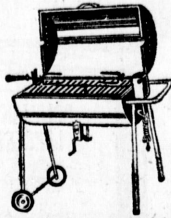

34 1/2 Smoker B.B.Q.

22⁹⁸

23.95 Brazier Barbecue

14⁹⁸