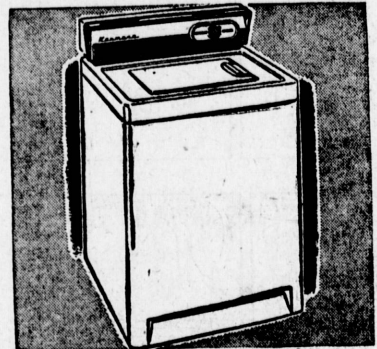

Two Speed Kenmore Two Cycle Washer

Normal cycle for normal fabrics, slow cycle for dainties. Full time lint filter, big 10-lb. capacity. Load it, set it and forget it. Model 91400. **Special Low Price 189⁸⁸**
$6 DOWN, Sears Easy Terms