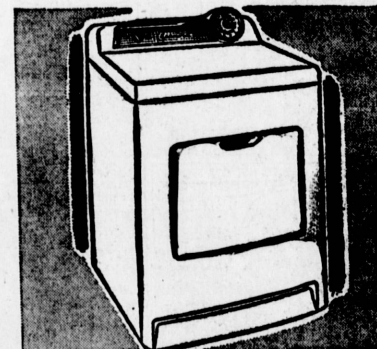

Three Heat Easy to Operate Kenmore Gas Dryer

Load dryer, set Visi Dial timer and forget it. Hot, warm or medium drying temperatures. 37,000 BTU output with automatic electric ignition. Model 91750 **Special Low Price 189⁸⁸**
$5 DOWN, Sears Easy Terms
Electric Dryer, model 81850 149.⁸⁸

SAVES LAUNDRY TIME Big capacity lets you launder more.	LINT-FREE WASHING! Kenmore filters water lint-free continually.
BETTER WASHING ACTION New Roto-Spray action washes cleaner.	HANDY LOAD-A-DOOR! Work-space eases loading, unloading.

A WORD TO THE WISE...
Sears does not establish artificially high "list" prices in order to allow so-called "discount" selling. Sears original prices are **LOW PRICES!**

Regular 94.95 9-lb. Kenmore Wringer Washer

SAVE 15.07 **79⁸⁸**

$5 DOWN, Sears Easy Terms
Full skirt styled Kenmore does all the family wash, easily and efficiently. Porcelain wash tub aluminum wringer. Model 9110