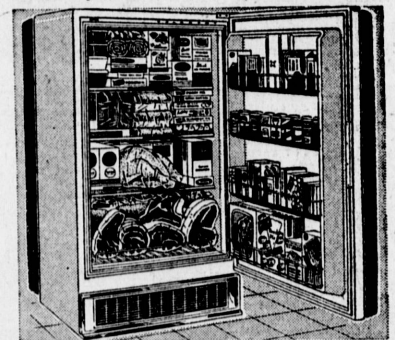

**12.9 Cubic Ft.\* Big Coldspot Refrigerator**  
Gives you 88-lbs. of Frozen Food Storage

**Special Price 3 Days Only 199<sup>88</sup>**  
\* gross capacity \$5 DOWN, Sears Easy Terms

Built-in look design... only 32-inches wide open or closed. Big 12.9 cu. ft. gross capacity with 88-lb. capacity freezer chest and chiller tray. Four deep shelves in top-bottom storage space door. Dial cold control with choice of nine settings. Easy open magnetic safety door, closes fast, silently. Hurry—Special price 3 Days Only! Model N-12-A.

**\$5 DOWN** on appliance purchases up to \$200. Sears Easy Terms.  
**\$10 DOWN** on appliance purchases totaling \$200 or more. Sears Easy Terms.

**5-Year Guarantee on Sealed Refrigerating System—Free!**  
**1-Year of Service—Free!**

- Spacious freezer chest stores several weeks' food supply
- 18-lb. chiller tray for separate meat storage
- 4 door shelves, with space for 1/2-gal. milk cartons
- Magnetic door is silent, easy to open and efficient
- Cold control has dial defrost, 9 temperature settings
- Hinge allows door to open within unit's width