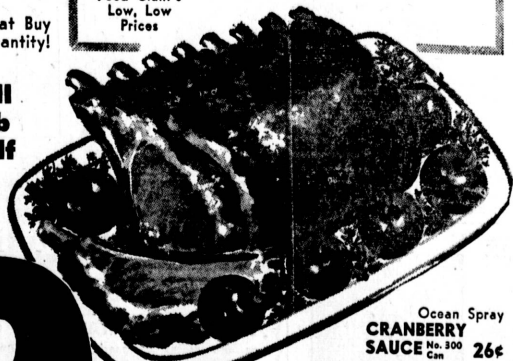

69¢

Tall
303
Cans

For Everything
You Bake or Fry

CRISCO

Big
3-lb.
Can

Price
Includes
8¢ Off
Label

combine these **XLNT**
Hacienda
FROZEN

JUST MEAT
AND SERVE
IN MINUTES!

1. MAIN COURSE DISHES
2. ENCHILADA DINNERS..... 14-oz. 39¢
   - BEEF ENCHILADAS..... 1-lb. 39¢
   - BEEF TACOS..... 14-oz. 39¢
   - COMBINATION DINNERS..... 1-lb. 49¢

FLUFFY MASHED
INSTANT

Potatoes 4 Reg. 63-oz. Pkgs. $1

7 YR. OLD • 86.8 Proof • "Packway" KENTUCKY STRAIGHT BOURBON WHISKEYS

$3³⁹

Distilled, Aged
& Bottled in the
Heart of Kentucky

CAROLINE'S • From Scotland
IMPORTED
SCOTCH WHISKY $4⁵⁹

Distilled from Grain
TIFFANY TAVERN
**London Dry
GIN $2⁷⁹**

Ruby-Grape • Blackberry, or
Cream Nectar • Sacramento
KEY WINES 79¢

This Week's Low Pork and Lamb Price Will Put...

MORE MEAT ON YOUR TABLE

... not only will you have more
meat on your table this week
with Food Giant's low pork
and lamb prices, but you'll
have better meat... Famous
ARMOUR'S and U.S.D.A. gov-
ernment graded "CHOICE."
You better buy because they're
better buys.

Compare
Food Giant's
Low, Low
Prices

Here is Today's Best Meat Buy
Direct From Omaha... Bought in Tremendous Quantity!

ARMOUR'S EASTERN PORK LOINS

Full
Rib
Half

39¢

Here's the pick of
the Mid West's
choicest corn-fed
pork. It's the corn
feeding that
makes it so deli-
cious. Fresh loins
assure you of an
extra flavor that
just can't be du-
plicated in frozen
meat. Hundreds
from which to
choose... all
trimmed of excess
fat before weigh-
ing.

Ocean Spray
**CRANBERRY
SAUCE** No. 300
Can 26¢

ARMOUR'S • Eastern • Direct from Omaha
PORK LOINS Whole
Or Loin
Half **43¢** lb

ARMOUR'S • Eastern • Country Style • Meaty
SPARE RIBS 43¢ lb

USDA
CHOICE

Tender
CHOICE
CUTS