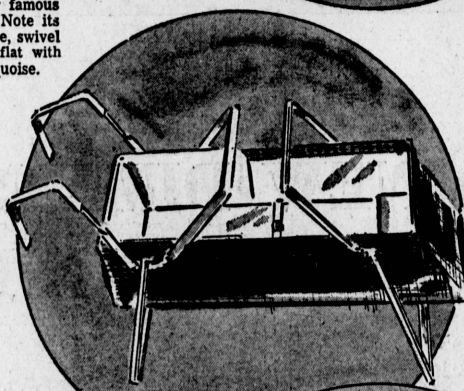

## CAR SEAT BY PRIDE

5.95

Baby's safe and happy when traveling in our famous maker car seat with built-in steering wheel. Note its fine features . . . a chrome plated tubular frame, swivel side opening, safety belt, it folds completely flat with push button safety lock. Red plaid or solid turquoise.

## CAR BED BY PRIDE

10.95

Your wee one will drift off to dreamland in a hurry with this famed car bed. The most comfortable ride in his life . . . because of the vinyl plastic body (that folds completely flat for easy moving), the front leg extension for steady level, the patented safety lock legs. Red plaid or solid turquoise.

## SWING AND STAND BY STROLEE

11.95

Designed for years of rugged wear . . . this adjustable stand of chromed tubular steel. The perfect way to keep youngsters content . . . and so easy to clean with the washable plastic pad covering a chrome plated seat. In turquoise for a bright nursery addition.