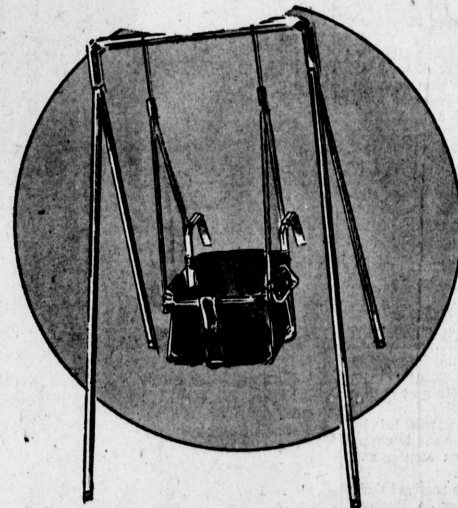

## CAR SEAT BY PRIDE

5.95

Baby's safe and happy when traveling in our famous maker car seat with built-in steering wheel. Note its fine features . . . a chrome plated tubular frame, swivel side opening, safety belt, it folds completely flat with push button safety lock. Red plaid or solid turquoise.

## CAR BED BY PRIDE

10.95

Your wee one will drift off to dreamland in a hurry with this famed car bed. The most comfortable ride in his life . . . because of the vinyl plastic body (that folds completely flat for easy moving), the front leg extension for steady level, the patented safety lock legs. Red plaid or solid turquoise.

## SWING AND STAND BY STROLEE

11.95

Designed for years of rugged wear . . . this adjustable stand of chromed tubular steel. The perfect way to keep youngsters content . . . and so easy to clean with the washable plastic pad covering a chrome plated seat. In turquoise for a bright nursery addition.

## RECLINING BACK STROLLER BY STROLEE

24.95

It's off to market you'll go with junior in this sturdy reclining back stroller. A smooth trip's in store with this mechanical masterpiece that features a 3-position reclining back, touch-o-matic brake, swivel wheels, foam padded seat. Pink or blue constellation print on white background.