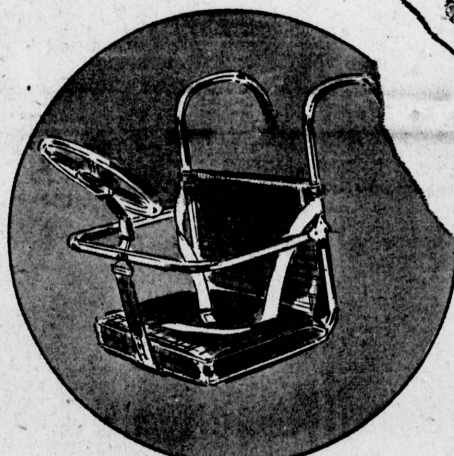

- A. Girls' embossed butcher girl set with crumb catcher front top over pedal pusher pants with snap crotch . . . in azure or sunkist floral inlay . . . M-L-XL . . . \$3
  - B. Girls' embossed fanci-pants with lace trim, zipper front, snap crotch . . . in azure or sunkist floral inlay . . . M-L-XL . . . \$3
  - C. Boys' woven check Jodphur with piped front suspenders, elastic waist, snap crotch . . . in blue or tan . . . S-L-XL . . . 2.50
  - D. Boys' zipper check jacket to match with knit yoke and cuffs, elastic waist . . . in blue or tan . . . M-L-XL . . . 2.50
  - E. Girls' embossed broadcloth coverall with snap crotch, zipper front . . . azure or sunkist floral inlay on white. M-L-XL . . . \$3
- Not shown: Boys' crawler in woven check with piped front, snap crotch . . . in blue or tan . . . S-M-L-XL . . . 2.50

## CAR SEAT BY PRIDE

5.95

Baby's safe and happy when traveling in our famous maker car seat with built-in steering wheel. Note its fine features . . . a chrome plated tubular frame, swivel side opening, safety belt, it folds completely flat with push button safety lock. Red plaid or solid turquoise.

## CAR BED BY PRIDE

10.95

Your wee one will drift off to dreamland in a hurry with this famed car bed. The most comfortable ride in his life . . . because of the vinyl plastic body (that folds completely flat for easy moving), the front leg extension for steady level, the patented safety lock legs. Red plaid or solid turquoise.

## SWING AND STAND BY STROLEE

11.95

Designed for years of rugged wear . . . this adjustable stand of chromed tubular steel. The perfect way to keep youngsters content . . . and so easy to clean with the washable plastic pad covering a chrome plated seat. In turquoise for a bright nursery addition.