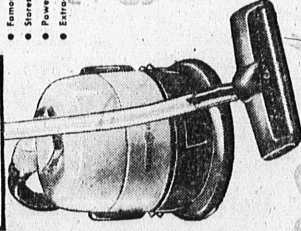

- Famous swiveltop
- Stoves ready for instant use
- Powerful G.E. motor
- Extra-large Throw-Away Bags

PAY ONLY

$1 A WK.

Includes complete set of attachments

NO CASH DOWN

NO INTEREST

NO CARRYING CHARGE

NO CARRYING CHARGE

5 YEAR GUARANTEE ON ALL PARTS

ROUND ROBIN SEWING MACHINE
POWERED BY WESTINGHOUSE