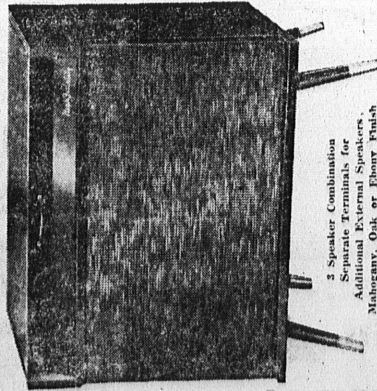

OPEN EYES. TIL 9:30 — SAT. TIL 7 — SUN. 10:4

SAY CENTRE

4328 Sepulveda Blvd., Culver City—TE. 0-8358, EX 8-0702
21809 So. Avalon Blvd., Torrance—TE. 5-7403, TE. 5-7309

Whirlpool
MODEL SEVENTY

EXTRA! Built-in filter!

EXTRA! Soft-rinse cycle!

EXTRA! Trade-in offer

- Filters out lint, grit, sand, soap, suds automatically
- Finest Surligator action—gets clothes cleaner
- Extra automatic rinses—leaves clothes cleaner
- Full 18-pound capacity

double offer!
Special trades when you buy matching washer and dryer!

Whirlpool MODEL SEVENTY

$50

FOR YOUR OLD WASHING MACHINE IN ANY CONDITION

• NO Down Payment • NO Interest • NO Carrying Charge • **at SAY CENTRE**

APPLIANCE GIFTS
... FOR LASTING PLEASURE!

OUT OF TOWN CREDIT O.K.

Special Purchase
NEW NORGE GAS DRYER

Save $110.00

NORGE Deluxe Gas Dryer

LOOK AT THESE EXCLUSIVE FEATURES...

- Heat-Air Selector—Provides choice of "Heated-Air" or "Air" drying
- Full-Swing (180°) Flush Door
- Exclusive Giant-Size Clothes Cylinder, 9 lbs. capacity
- Exclusive Super-Volume Motor
- Automatic Electric Ignition, Gas Models
- Automatic Door Switch

INCLUDES GAS LINE & INSTALLATION

NO PAYMENT UNTIL

JAN. 15, 1958

NOW ONLY $189.95

NO MONEY DOWN
NO INTEREST
NO CARRYING CHARGE

• NO Down Payment • NO Interest • NO Carrying Charge • **at SAY CENTRE**

Olympic

- HI-FI RADIO (AM-FM)
- PHONOGRAPH (4 Speeds)
- TAPE RECORDER (2 Speeds)

HI-FI AM-FM RADIO 16 WATT AMPLIFIER 4-SPEED RECORD PLAYER TRIFLEX COMBINATION

Master Audio Control... only $33.95

All This Only

Only $240

104 Weeks to Pay

READY NOW FOR SOUND