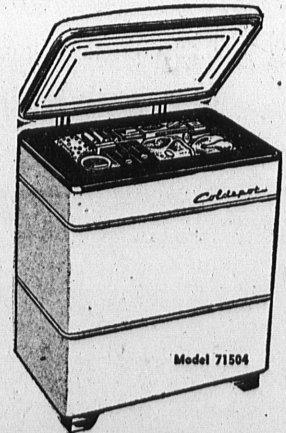

1. Built-in FILTER
2. Water Temperature Selector
3. Big 10-lb. Capacity
4. Fully Automatic

199⁷⁷

\$5 DOWN, Sears Easy Terms

Model 7440

- Built-in filter works at any water level
- Launders all fabrics automatically, safely
- Warm, medium or hot temperature selector
- Washes, deep rinses, spray rinses, spin dries.

Turbo-Matic Washer-Dryer Combination
With built-in wash water filter

399⁷⁷

\$10 DOWN, Sears Easy Terms

- With easiest-to-see magni-life controls
- Five all-fabric drying temperatures
- Three all-fabric washing temperatures
- Wide load-a-door see-thru window
- Washes and dries up to 10 lbs. of clothes
- also available in gas at higher price

**Big 12 cu. ft.* Coldspot
Refrigerator-Freezer**
Fully Automatic DEFROSTING

259⁷⁷

\$10 DOWN, Sears Easy Terms

- Sensationally low priced for super-value!
- 2 porcelain enameled steel crispers hold 26 qts.
- New square design, with fashion-tone color interior
- Giant 54-lb. capacity full-width freezer chest
- Bottle basket shelf rolls forward . . . holds gallons
- Dairy chest for holding butter and cheese
- Individual storage for eggs, other great features

Model L-12-T

*gross capacity

SAVE 20.18 . . . 4.1 Cu. Ft.
Coldspot FREEZER

Regular 189.95

169⁷⁷

\$5 DOWN, Sears Easy Terms

- Stores up to 144-lbs. of food
 - Counter top for extra work area
 - White porcelain enamel finish
 - Super-dense Fiberglas insulation
- Model 71540