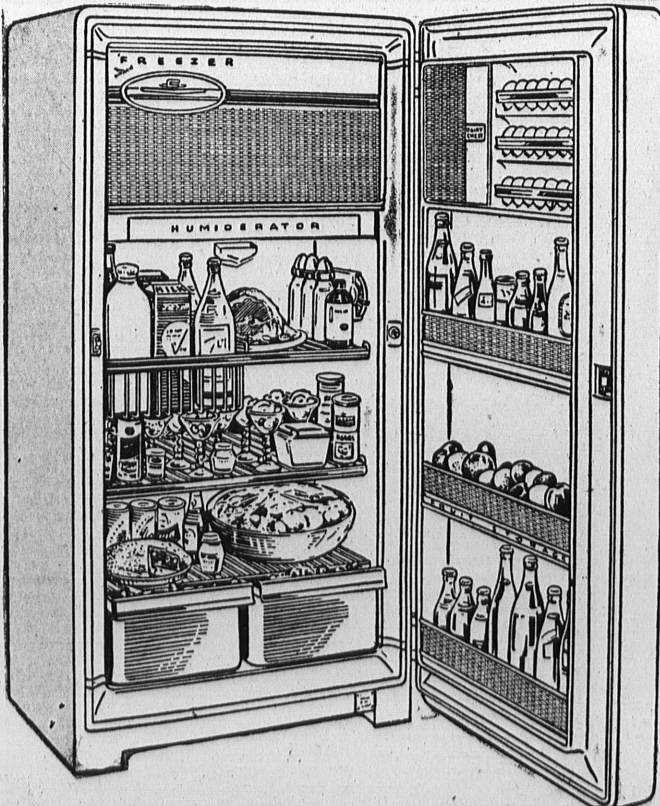

Same model with Sudsaver, 219.88

Matching Electric Dryer
Specially Priced
Model 7840

159⁷⁷

\$5 DOWN, Sears Easy Terms

- Big 10-lb. capacity, dries more quickly
- 3 heat settings for every fabric
- Lamp deodorizes and sanitizes clothes
- Kenmore Gas Dryer Model 7740 priced slightly higher.

Turbo-Matic Washer-Dryer Combination
With built-in wash water filter

399⁷⁷

\$10 DOWN, Sears Easy Terms

- With easiest-to-see magni-life controls
- Five all-fabric drying temperatures
- Three all-fabric washing temperatures
- Wide load-a-door see-thru window
- Washes and dries up to 10 lbs. of clothes
- also available in gas at higher price

**Big 12 cu. ft.* Coldspot
Refrigerator-Freezer**
Fully Automatic DEFROSTING

259⁷⁷

\$10 DOWN, Sears Easy Terms

- Sensationally low priced for super-value!
- 2 porcelain enameled steel crispers hold 26 qts.
- New square design, with fashion-tone color interior
- Giant 54-lb. capacity full-width freezer chest
- Bottle basket shelf rolls forward . . . holds gallons
- Dairy chest for holding butter and cheese
- Individual storage for eggs, other great features

Model L-12-T

*gross capacity

SAVE 20.18 . . . 4.1 Cu. Ft.
Coldspot FREEZER

Regular 189.95

169⁷⁷

\$5 DOWN, Sears Easy Terms

- Stores up to 144-lbs. of food
 - Counter top for extra work area
 - White porcelain enamel finish
 - Super-dense Fiberglas insulation
- Model 71540