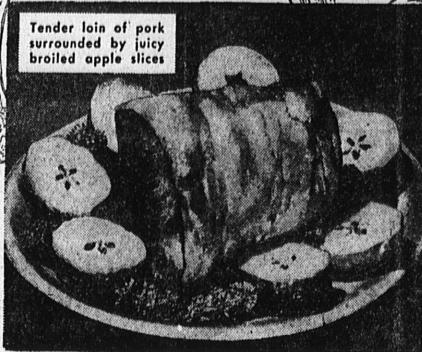

SAFeway PORK and APPLES

Pork Loin Roast

End Cuts

49¢

Tender loin of pork surrounded by juicy broiled apple slices

- **Pork Roasts** Center Cut 79¢ Whole or Full Half 63¢
- **Pork Chops** End Cut of Loin 49¢ Center Cut of Loin 79¢
- **Pork Spareribs** Small—3 lbs. or Less Eastern grain-fed Meaty! per lb. 45¢
- **Canned Picnics** Dubuque Smoked Pork Save 58¢ a can! 4 1/2-lb. can $2.98
- **Sliced Bacon** Roth Black Hawk or Oscar Mayer Yellow Band 1-lb. pkg. 69¢

Somerset Sliced LUNCH MEAT
Full Half Pound Package
Picks & Pickles, Beef, Bologna, Cooked Salsami, or Spiced Lunch Meat.
Your choice.
Half Pound Pkg. **29¢**

- **Canadian Style Bacon** Save 71¢ Save 33¢ 2-lb. can $2.98
- **Little Friers** Oscar Mayer, Pure Pork Sausage 1-lb. pkg. 69¢
- **Pork Sausage** Roth's Pure Pork Sausage 1-lb. roll 43¢
- **Beef Bacon** Armour Star Sliced Style 1-lb. pkg. 69¢
- **Breaded Shrimp** Captain's Choice 10-oz. pkg. 59¢

Curtsy Orange Date Loaf
Wonderful wedding of delicious flavors in a luscious, moist cake!
Reg. 35¢ **29¢**

Curtsy Orange Rolls
Delicate orange flavor for coffee 'n' rolls! Reg. 39¢ pkg. of 7 **33¢**

Us Goblins Gobble Roxbury's Halloween Candies
TRICK OR TREAT STICKS
SPICED ORANGE & BLACK DROPS
HARVEST MIX
ORANGE & BLACK JELLY BEANS
HARVEST CREAMS

each pkg. **29¢**

WRAPPED TREATS 15-ounce package 35¢
BIG GRAB BAG 1 1/2-lb. 98¢
POPS 40-count 11-ounce 49¢ 90-count 16-ounce 69¢

WEBSTER'S DICTIONARY
ON OUR SECTION-A-WEEK PLAN!
Nationally Advertised Deluxe Edition $25.00

SECTION 1 FREE with purchase of 2 to 10 and thumb index **99¢** EACH

SECTION 3 NOW READY AT SAFEWAY

If you haven't already started your Dictionary on the Section-A-Week Plan, don't delay! You can have your GIANT DICTIONARY completed before Christmas! Imagine! Almost a foot high, 4" thick... and weighing over 10 lbs! See it today at Safeway!

TOMATO CATSUP Taste Tells or Red Hill 2 14-oz. 25¢

MARGARINE Allsweet—1-lb. 19¢ Sunnybank—1-lb. 15¢
by Swift etn. by Safeway etn.

CHEESE FOOD Velveeta—69¢ Breeze—59¢
by Kraft 2-lb. etn. by Safeway 2-lb. etn.

GRAPEFRUIT JUICE Renown Brand 2 46-oz. 45¢

PARADE Heavy Duty Detergent Guaranteed by Safeway large box 25¢ giant box 59¢

Busy Baker COOKIE SALE
Fresh! Crisper! Pure! Tastier!

DAINTY MIX
Very assortment of delectable flavors!
VERY SPECIAL PRICE!
2 6 1/2-oz. 25¢ pkgs.

Busy Baker CANISTER PACK
Sandwich Creams in smart new canister packages
12-oz. size 39¢ 20-oz. size 59¢

Melrose Baked Cookies 14-oz. pkg. **25¢**
Melrose Baked Snaps 2-lb. pkg. **49¢**