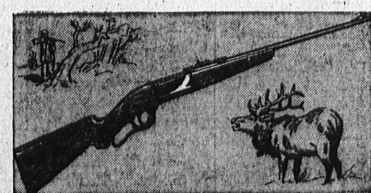

Savage Model 99F Rifles

Featherweight, only 6 1/2 lbs. Extremely accurate! Hammerless, lever action, 6-shot repeater, with rotary box magazine, bead front, open rear sight, 22 in. barrel, .300 calibers.

116⁷⁵

11.19 DOWN, Sears Easy Terms