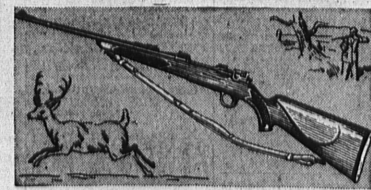

J. C. Higgins Model 51

FN Mauser Action

Deluxe model 270 or 30.06 calibre. Our best high powered rifle with famous FN Mauser bolt action that's safer, stronger. Super-tough chromed barrel.

104⁹⁵

10.50 DOWN, Sears Easy Terms

ALL ROADS LEAD TO **SEARS**

SEARS-INGLEWOOD MANCHESTER at HILLCREST OR 8-2521 PARK FREE

"Satisfaction guaranteed or your money back"