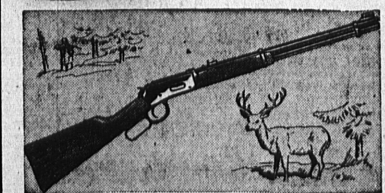

Winchester M/94 Carbine

Lever Action 7-Shot Repeater

Packs a wallop in either .30-30 or .32 caliber. Hooded ramp front sights, adjustable rear. Tubular magazine.

Winchester M/70 Repeater

79⁹⁵

$8 DOWN, Sears Easy Terms

129.95