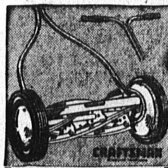

Regular 26.50 Lawn Mower

16" Cut **22⁹⁹**

2.30 DOWN, Sears Easy Terms

Strong, lightweight mower that rolls smoothly on big rubber tires. Hardwood roller. 16-inch width of cut.

21-in. Rotary Mower

98.50 Value

Cuts 21-inch swath, distributes clippings to right side. 2-hp. 4-cycle gas engine with recoil starter. Austempered steel blades.

66⁹⁹

6.70 DOWN, Sears Easy Terms

18" Deluxe Craftsman

Regular 134.50

11.50 DOWN, Sears Easy Terms

Fully enclosed chain drive, "Magic Control" handle, automatic recoil starter, streamlined housing.

114⁹⁹

18-in. Rotary Lawn Mower

Actual 79.50 Value

Special air foil design

64.99

106.50 Craftsman 18-inch POWER MOWER

Big 1.75-hp gas Engine

86⁹⁹