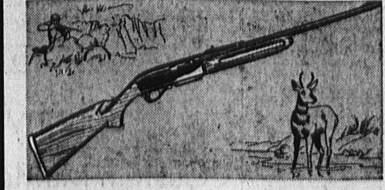

Remington Model 740

Woodmaster Hi-Power

Fastest firing, new autoloading Woodmaster big game rifle. Hammerless with side ejection. White bead front sight, adjustable open rear. Pistol grip walnut stock. 30.06 Standard.

134⁵⁰

Sears Easy Terms