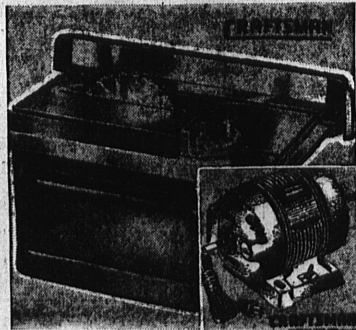

Save 28.46 on Craftsman 8-inch Bench Saw and Capacitor 3/4-HP Motor

Bench saw has big 20x 17-in. table, rip fence, one lever locks fence at both ends. Capacitor 3/4-HP motor.

SAW and MOTOR Regular **89⁹⁹**

118.45

59 DOWN, Sears Easy Terms

Reg. 164.95 10-in. Bench Saw and 1-HP. Motor. **128.99**