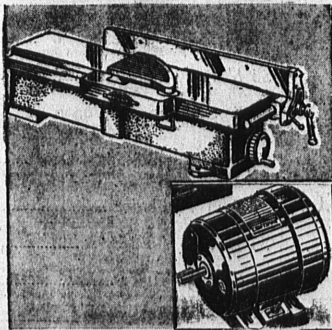

Save Extra on Craftsman Power Tools

Save 17.46 on Jointer & Motor Combination Perfect for the Small Workshop

Heavy jointer. Includes 3450 RPM, totally enclosed 1/2-HP motor.

Jointer, reg. 64.50
Motor, reg. 41.95

Both for **88⁹⁹**

Total, reg. 106.45

SAVE, 17.46

Easy Terms