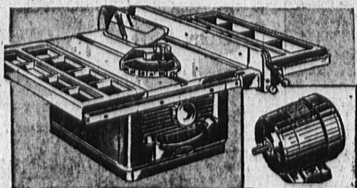

Save 49.41 on Craftsman 9-in. Tilting Arbor Bench Saw, Stand and 3/4 H.P. Motor

Saw has big capacity. Stand, miter adjustment on rip fence, sealed bearings, tilting arbor, 18x24-in. precision table.

Saw, reg. 99.50
Stand, reg. 29.95
Motor, reg. 45.95

All For **126⁹⁹**

Total, reg. 175.40

SAVE, 49.41

Extensions and guard extra

Easy Terms