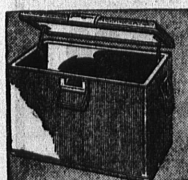

## STURDY ICE CHEST

Regular 22.98

18.88

Aluminum casing reflects heat, fiberglass insulating keeps cold in. 22x13x16" size.