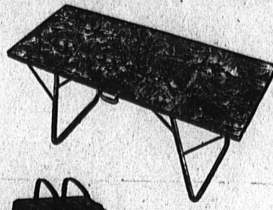

All Metal Folding Picnic Table