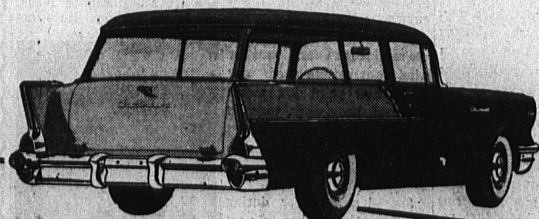

PAUL'S 10^{TH.}

Anniversary SPECIALS

1957 Chevrolet Prices Down 15% On All Models!

1957 4-DOOR SEDAN

This 1957 Chevrolet is loaded with extras
... V-8 engine, Power Glide, E-Z-Eye glass,
white wall tires, radio and heater ... Just
\$2440.00 and only ...

57⁵⁰

PER
MO.
Including
Tax and
License
After Normal
Down Payment

LOOK AT THESE EXAMPLES . .

If You Want to Save Now Is
the Time!

CHEVROLET PRICES START AT

Only \$1795

With Payments As Low As **40³⁰** Per Month!
After Normal Down Payment

1957 BEL AIR HARDTOP

Equipped with V-8 engine, Power Glide,
E-Z-Eye glass, white wall tires, deluxe radio
and heater—Priced at just \$2686.00 and
only ...

62⁹⁹

PER
MONTH
Including
Tax and License

After Normal
Down Payment

STATION WAGONS GALORE! 1957 6-PASSENGER

Equipped with V-8 engine, Power Glide,
radio and heater. Priced at just \$2596.00
and only ...

61⁰⁸

PER
MONTH
Including
Tax and
License

After Normal Down Payment

Paul's CHEVROLET