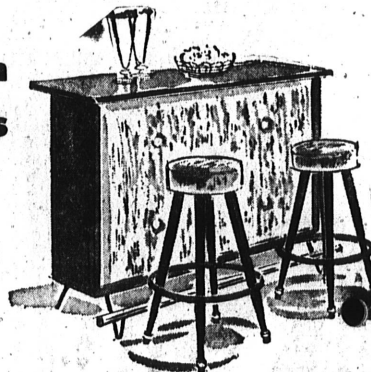

Heirloom Design Chenille Spread

Regular 12.98 **9⁸⁸**

Spreads in traditional "Georgetown" patterns, copied from authentic Early American coverlets. Reversible for longer wear. Harmony House colors, twin or full.

Gift Shop the easy way... just say, "Charge It" on Sears Revolving Charge