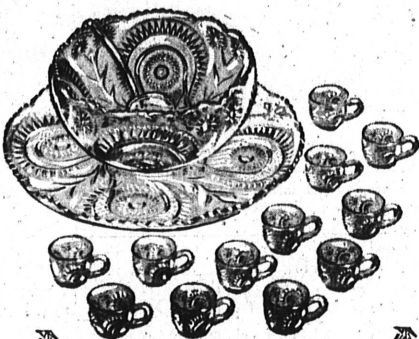

Mahogany Finish Table Selection

Regular 32.95 **27⁸⁸**

2.79 DOWN, Sears Easy Terms

Classic 18th Century styling of select African mahogany with genuine 24k gold-tooled leather tops. Choose cocktail, lamp or step-end styles.

24.95 Drum $\rightarrow$ 29.88
44.95 Corner $\rightarrow$ 39.88

for holiday splendor
Glass Punch Sets

14⁹⁵

For smarter table-setting . . . for traditional Yuletide hospitality. Finest quality hand-pressed glass set includes 11-quart bowl, 21-inch plate, 12 cups, glass ladle . . . 15 pieces in all! Will hold hot liquids. Specially priced!

Just say, "CHARGE IT," use Sears Revolving Charge . . . 6 months to pay.

Regular 74.95 Swivel Rocker

64⁸⁸

6.49 DOWN, Sears Easy Terms

Sears exclusive high-back rocker with reversible T-cushion seat. Generously padded with felted cotton and rubberized hair. Metallic frieze covers. Ball-bearing swivel action.