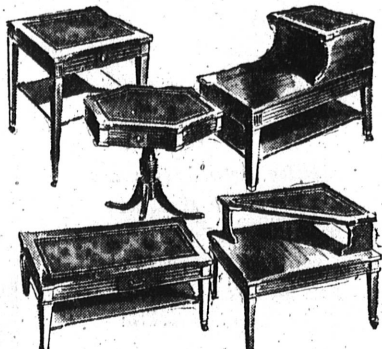

Saturday, Dec. 1, Last Day of This Event!

Shop now, while stocks are complete and choosing is easy. Check these gift suggestions, look what you save.

Christmas
.. Packed with Gifts for All.

Mahogany Finish Table Selection

Regular 32.95 **27⁸⁸**

2.79 DOWN, Sears Easy Terms

Classic 18th Century styling of select African mahogany with genuine 24k gold-tooled leather tops. Choose cocktail, lamp or step-end styles.

24.95 Drum $\rightarrow$ 29.88
44.95 Corner $\rightarrow$ 39.88

for holiday splendor
Glass Punch Sets

14⁹⁵

For smarter table-setting . . . for traditional Yuletide hospitality. Finest quality hand-pressed glass set includes 11-quart bowl, 21-inch plate, 12 cups, glass ladle . . . 15 pieces in all! Will hold hot liquids. Specially priced!

Just say, "CHARGE IT," use Sears Revolving Charge . . . 6 months to pay.

Regular 74.95 Swivel Rocker

64⁸⁸

6.49 DOWN, Sears Easy Terms

Sears exclusive high-back rocker with reversible T-cushion seat. Generously padded with felted cotton and rubberized hair. Metallic frieze covers. Ball-bearing swivel action.

29.95 Value Table Lamps

19⁹⁵

Elegantly styled in period or modern design. Choose from French provincial, imported Bristol glass, Capo-di-Monte or contemporary ceramic styles.

3-Pc. Modern Bar & Stools

69.95 Value **49⁹⁵**

$5 DOWN, Sears Easy Terms. Heat and stain resistant plastic top bar in charcoal, lined oak, mahogany or solid white finishes. Tweed effect upholstered front. Plated brass foot rail. Matching stools.

Heirloom Design Chenille Spread

Regular 12.98 **9⁸⁸**

Spreads in traditional "Georgetown" patterns, copied from authentic Early American coverlets. Reversible for longer wear. Harmony House colors, twin or full.

Gift Shop the easy way... just say, "Charge It" on Sears Revolving Charge