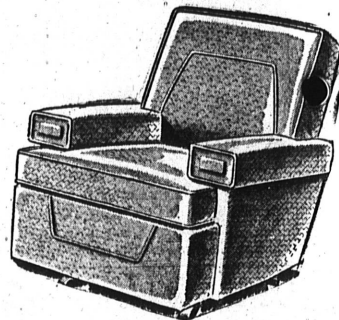

29.95 Value Table Lamps

19⁹⁵

Elegantly styled in period or modern design. Choose from French provincial, imported Bristol glass, Capo-di-Monte or contemporary ceramic styles.

3-Pc. Modern Bar & Stools

69.95 Value **49⁹⁵**

$5 DOWN, Sears Easy Terms. Heat and stain resistant plastic top bar in charcoal, lined oak, mahogany or solid white finishes. Tweed effect upholstered front. Plated brass foot rail. Matching stools.