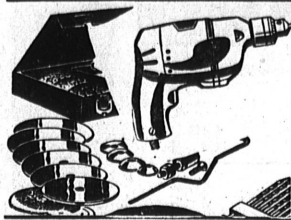

SPECIAL CHRISTMAS BUYS!

30-pc. Set — Jacobs Chuck 1/4" Elec. Drill Set Complete with Sanding Discs, Buffer, Paint Mixer etc. Complete with Case **$14⁸⁸**

3/8 ELECTRIC DRILL SET **$24⁸⁸** Jacobs Chuck, Metal Case

HELIOS BIG BARREL MIKES **$7⁸⁸** $11.95 Value Easy reading satin finish spindle. 1/10,000 calibration. Repeat by demand

18" Precision Scale **98^c** ea. FLEX SPRING STEEL

Beautiful Plaid for Car or Camp or Home.

Blankets $2⁸⁸

60 x 80 — Full Weight 57% WOOL **Blankets $3⁸⁸** Terrific utility blanket for camping, home use, etc.

Brand New — Utility 100% WOOL **Blankets $5⁸⁸** 60x80. Ideal for home or camping use

Brand New — Large Size Feather **Pillows $8⁸⁸** ea.

Fruit of the Loom

Underwear UNDERSHIRTS

49^c ea. to Size 54. 3 for $1.45

BRIEFS **69^c** ea. 3 for $2.05

BOXER SHORTS **69^c** ea. 3 for $2.05

T-SHIRTS **69^c** ea. 3 for $2.05

MEN'S WATCHES

FULL JEWEL Movement. Anti-magnetic. Swiss made.

While They Last! **$3⁹⁵** Plus Fed. Tax 1-Yr. Guarantee

USE OUR LAY AWAY PLAN

MEN'S NEW OD—WATER REPELLENT B-15 TYPE JACKETS

Mouton Fur Collar — Quilted Wool Interlining, Knit Trim, Slash Pockets — Zipper Front.

$6⁸⁸ EACH

MEN'S NEW NAVY Nylon Tanker TYPE JACKET $7⁸⁸

Thick wool interlining, knit collar cuffs & waist, heavy duty zipper. Water repellent.

MEN'S FRONT QUARTER HORSEHIDE CYCLE JACKETS $24⁸⁸

Quilted lined, belted, zipper pockets & sleeves, padded shoulders. Reinforced built-in kidney belt.

WE HAVE 75 DIFFERENT JACKET STYLES TO CHOOSE FROM

17 Jewel — 3-Yr. Written Guar. — "ENICAR"

Nurses Watch $18⁸⁸

First time at this low price

ENGINEER BOOTS $8⁸⁸ PR.

New Shipment Boys' Sizes $7.88 Men's Sizes ....

WORK SHOES $2⁸⁸

Brand New Genuine GI Limited Sizes ....

MEN'S — NEW PARK-A-SEAL INSULATED BIRD BOOTS $14⁸⁸

Waterproof, shock absorbent, light weight, storm welt, 9" height. The perfect hunting & outdoor weather work boot!

WE ARE HEADQUARTERS FOR ORIGINAL CHIPPEWA BOOTS OF ALL KINDS!

JUST ARRIVED—NEW SHIPMENT FOAM RUBBER

3000 lbs, all sizes, shapes and thicknesses — We bought cheaper, we are selling cheaper than ever before. See for yourself.

SAVE **50%**

Only 4 Out of 30 Different 88c Items to Choose From

88c TOY SALE!

Only a quantity purchase makes this SALE possible. These toys all STURDILY CONSTRUCTED to last a long time, GAILY DECORATED and cleverly ANIMATED—they will appeal to youngsters of all ages. Buy several and store for special occasions.

— THESE ARE ALL ACTION TOYS —

MUSICAL CHIMP