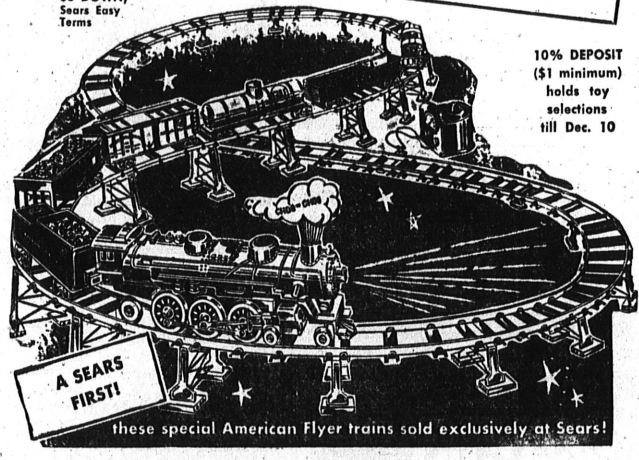

Catalina Racers
Regular **13.95 11.99**
Irish Mail type hand car with steel body, red-white baked enamel finish.

"The Brain Robot"
Regular **12.95 10.88**
Dial on brain directs vehicle on any course, fires Mike missile, 10" long.

Elec. Erector Set
20-watt Motor 17.75
Builds 125 models including airplane ride. Complete with steel carrying case.

Tall 24-inch Doll
All Vinyl **6.95**
Pony Tail rooted Saran hair, flocked nylon, velvet trim dress, vinyl plastic shoes.

Easel Blackboard
Real Slate **4.98**
Two polished writing surfaces and pictures for copying. Sturdy 36" wood easel.

Darling 16" Doll
All Vinyl **3.98**
Washable, rooted Saran hair, flocked organdy dress, bonnet, taffeta slip and panties.

Carom Board Game
85-Games 9.95
Includes 29 caroms, 3 tops, 2 dice, box, 18 files, 2 cues, score tab. With rules.

24" Modern Rocker
Heavy Plastic **15.95**
Hardwood base, hi-gloss finish, 2-tone plastic covered. Luxuriously cushioned.

Outstanding Christmas Buy! American Flyer Train

77.60 Total Sold Separately
Locomotive & tender 24.95
Coal car 4.65
Tank car 4.65
Gondola car 4.65
Reefer car 5.45
Caboose 5.45
Smoke set .20
24-pc. trestle set (with locks) 8.95
20-pc. curved track 6.00
5-pc. straight track 1.50
1 track terminal .25
1 50-watt transformer 6.75
Uncoupler 3.15
Total Value 77.60

29⁹⁵

$3 DOWN, Sears Easy Terms

A SEARS FIRST!

these special American Flyer trains sold exclusively at Sears!

10% DEPOSIT ($1 minimum) holds toy selections till Dec. 10

ALLSTATE Trestle Train Set

45.95 Value—Steam Type Engine
Puffs Smoke—Shines Headlight

21⁹⁵

1. Set Includes:
2. Locomotive
   - Tender, tank car, flat car, caboose and Cattle Car
   - 25-Section track
   - 25-pc. plastic trestle set
   - Uncoupler ramp with sign
   - Transformer
   - 12 cartons of freight
   - Smoke refill

Here's a barrel of fun and excitement for the young engineer... 6-unit electric train set that whizzes past on elevated trestle racks. The steam-type locomotive puffs smoke, shines a flashing headlight and pulls 6 freight cars over and under the underpass in a fascinating figure 8. Accurately detailed rolling stock includes tender, tank car, flat car, cattle car, caboose... all at less than half the price you'd expect to pay. Now on sale at Sears.

ALL ROADS LEAD TO SEARS --- INGLEWOOD MANCHESTER at HILLCREST PARK FREE "Satisfaction guaranteed or your money back"