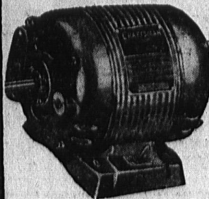

Craftsman Motor

Regular 33.50 **29.99**

Capacitor motor, 1/2-hp., 1750 RPM, or 3450 RPM. Nylon insulated.

39.50 Motor, 1/2-hp., 34.99