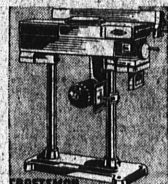

6" Jointer-Planer

Regular 124.50 **99.88**

Craftsman has full 6 1/4" cut. Fence tilts to 45°. 3 hi-speed steel blades. Less motor.