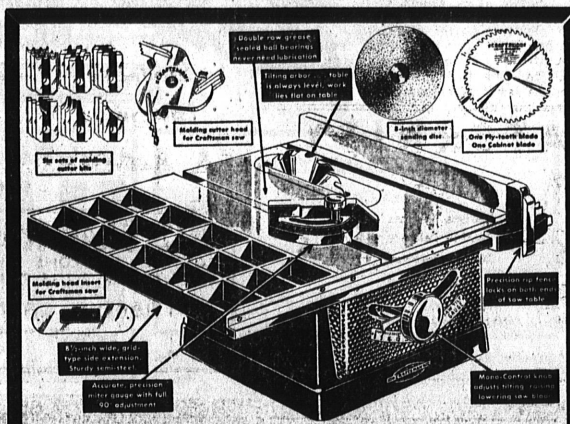

SAVE $35.98—Regular 112.97

8" Bench Saw Combination

Here's What You Get at Savings

Tilting Arbor 8" Saw	Regular 74.50
Grid-type Extension	Regular 9.95
Set of 2 Blades	Regular 4.20
Molding Cutter Head Kit	Regular 19.95
Molding Head Insert	Regular 1.39
Sanding Disc, 8" size	Regular 2.98
Total Price	112.97

12.95 Power Tool Bench, 10.99 74.50 Saw Only, 58.99

76⁹⁹ motor extra

Planer Attachment

Regular 13.50 **10.99**

Plane with your 1/4" electric drill. Cuts 1 1/8" wide, 1/4" deep. Die cast frame.

2-Head Polisher

WAS 49.95 **29.99**

"Twin Orbit" heads simulate hand rubbing for smoother polishing and sanding.

Saw Grip Drill

Regular 19.95 **14.99**

Craftsman 1/4 H.P., 1/4-inch electric drill with precision geared key chuck.

Sabre Saw

Regular 54.95 **47.99**

Just Say "CHARGE IT" with Sears Revolving Charge, Take Six Months to Pay . . . or Buy on Sears EASY TERMS.

OPERATION HOME IMPROVEMENT Sears answers all your home improvement needs. Financing, installation arranged.