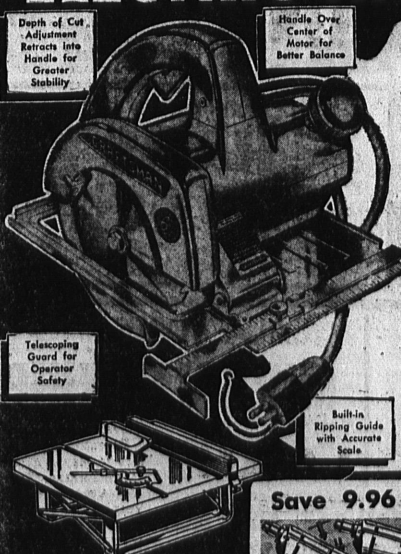

Craftsman 6 1/4-inch and 7 1/4-inch ELECTRIC HAND SAWS

WAS 54.95 SAVE 14.96 **39⁹⁹**

6 1/4-inch, 1-HP.

$4 DOWN, Sears Easy Terms

Regular 64.95 Extra Heavy Duty **49⁹⁹**

7 1/4-inch, 1 1/2-HP.

$5 DOWN, Sears Easy Terms

- 2 1/2" cut at 90 deg.
- 2" cut at 45 degrees
- With 7 1/4" combination blade

Save 9.96 . . . Craftsman Drill Kit

Regular 28.95

28-Pc. Set

19⁹⁹

Convert Your Electric Saw Into a Bench Saw with a **Table Top Saw Table Only 19⁹⁵**

Floor Model Saw

Regular 237.50 **199.99**

Heavy duty Craftsman 10" tilting arbor saw has 3 1/4" depth of cut. With table extensions.

12" Band Saw

Regular 94.50 **79.99**

Cuts wood to 6" thick . . . table tilts to 45°. Cuts to center of 24" circle. Buy now!

Craftsman Motor

Regular 33.50 **29.99**

Capacitor motor, 1/2-hp., 1750 RPM, or 3450 RPM. Nylon insulated.

39.50 Motor, 1/2-hp., 34.99