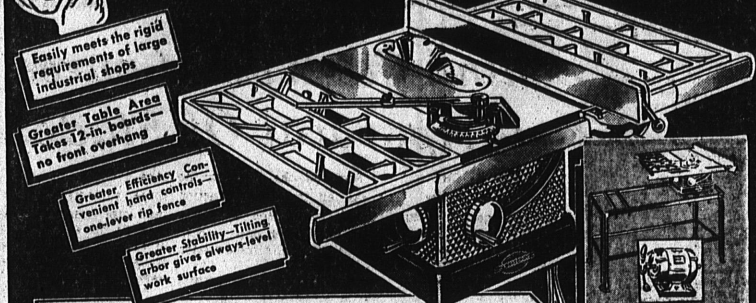

Now in Progress at All Sears Stores!

SEARS FALL Hardware Week

ROEBUCK AND CO.

FEATURING AMERICA'S GREATEST HARDWARE VALUES!

Save 12% to 40% and More on Hundreds of Items . . . Tools for Every Purpose!

SAVE 20.12 NOW... GET YEARS OF FINE, DEPENDABLE SERVICE

10-inch Tilting Arbor Saw

Combines outstanding quality mechanically superior features, exceptional performance . . . and you SAVE 18.01. Sealed ball bearings lubricated for life, 3 3/4-in. depth of cut, 13.95 Table Extension. 12.88 ea. **Regular $105** **86⁹⁹**

72⁹⁹

Bench Saw Outfit

Regular 195.40 **149.88**

14.99 DOWN, Sears Easy Terms

You get tilting arbor 10-inch saw with one extension, 1-hp motor, plus 13-in. saw work bench. Buy now for savings.

Shop Mondays and Fridays — 9:30 A.M. to 9:15 P.M. . . . Other Shopping Days 9:30 A.M. to 5:30 P.M. PARK FREE

47-Pc. Drill Kit

Regular 54.50 **39.99**

Craftsman portable drill kit with dozens of accessories . . . PLUS circular saw attachment!

6" Jointer-Planer

Regular 124.50 **99.88**

Craftsman has full 6 1/4" cut. Fence tilts to 45°. 3 hi-speed steel blades. Less motor.